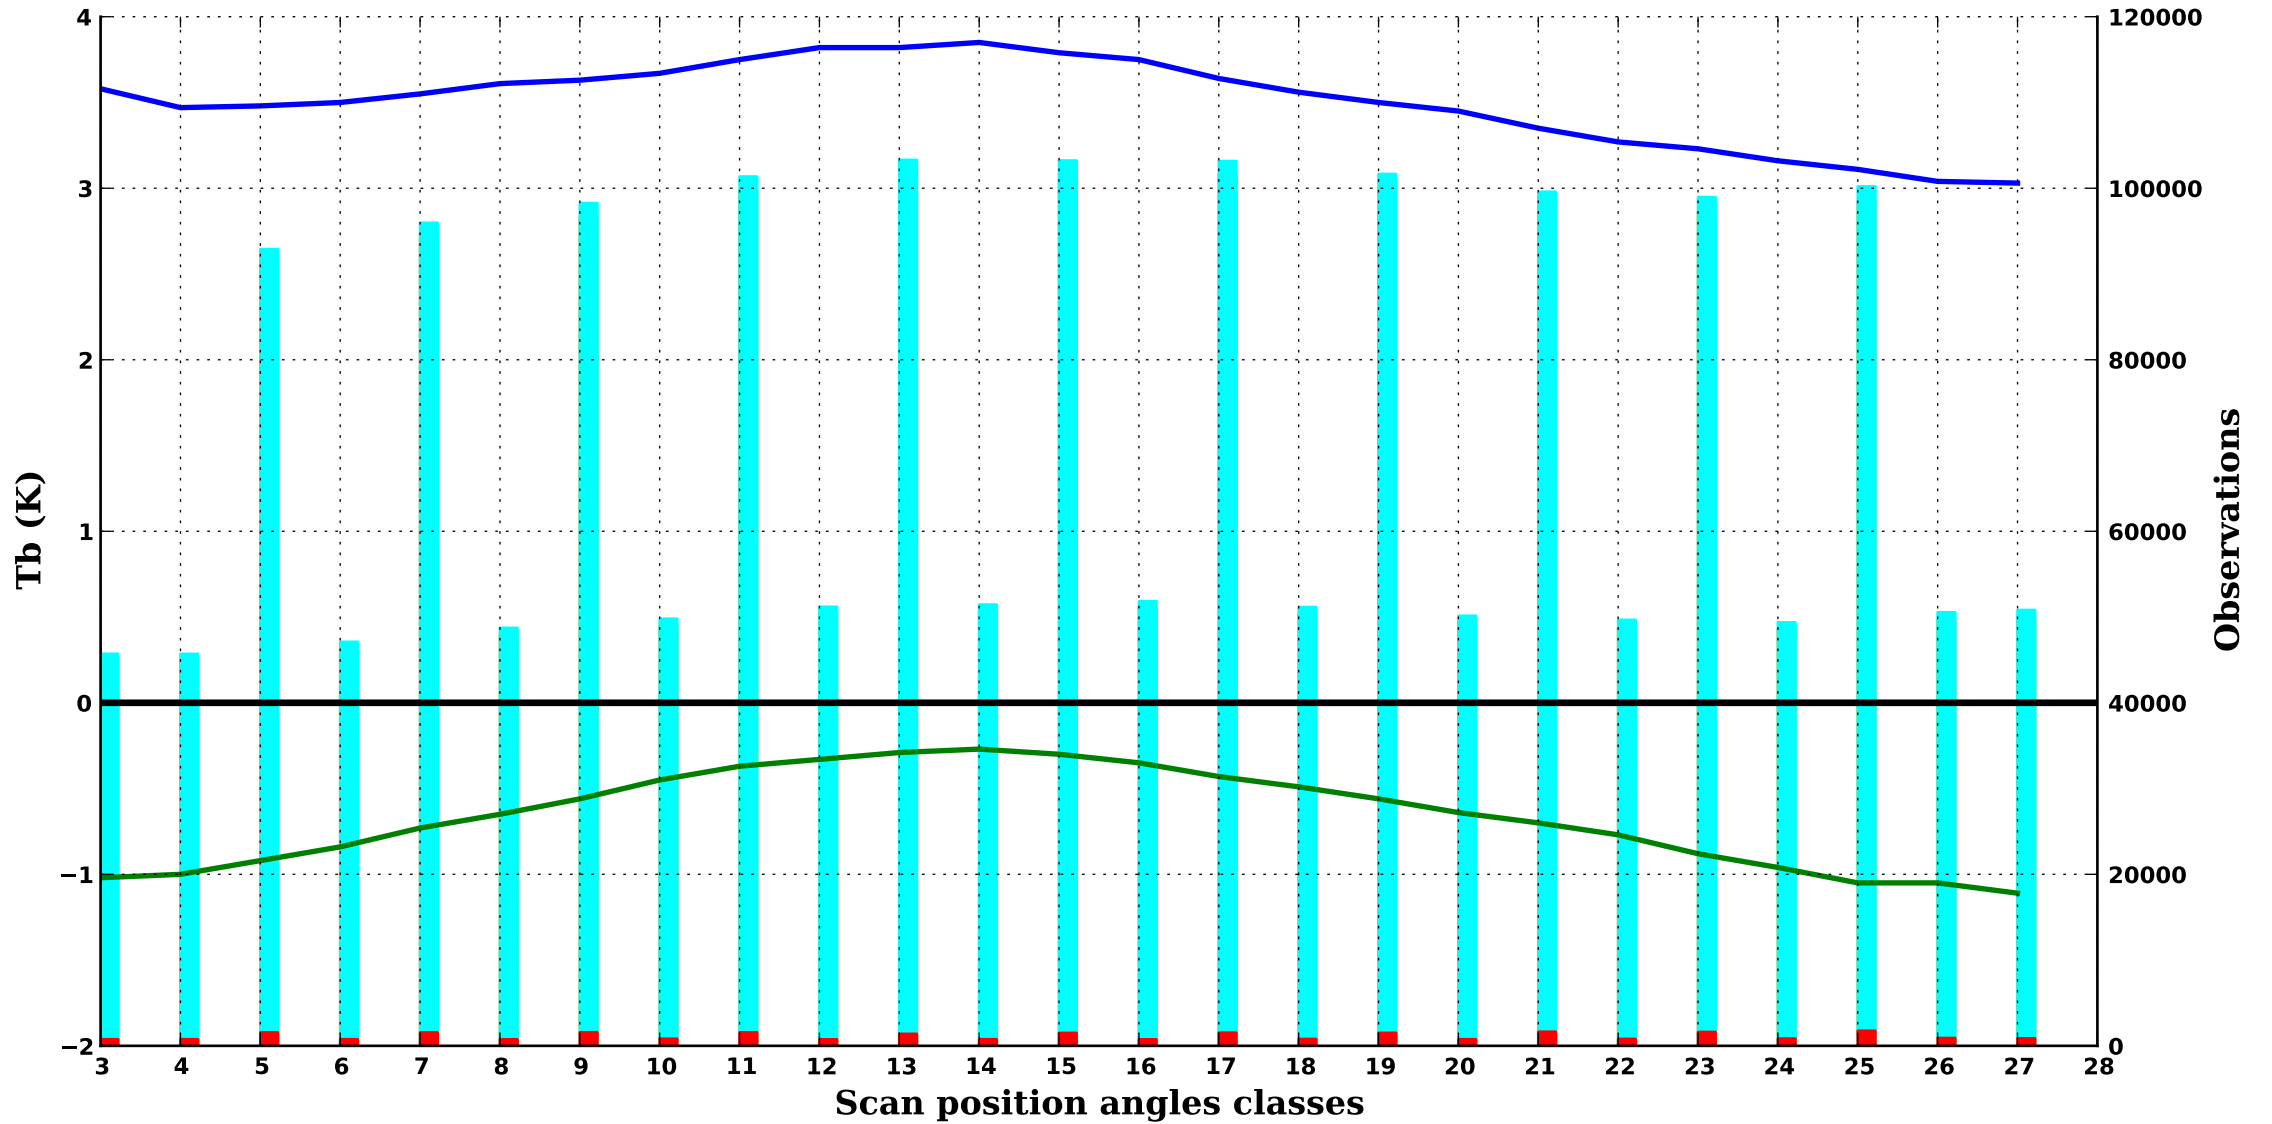

cloudy/

AMSU-B 3

350 hPa

METOP B

Period : 202409

cloudy/

AMSU-B 4

500 hPa

METOP B

Period : 202409

cloudy/

AMSU-B 5

700 hPa