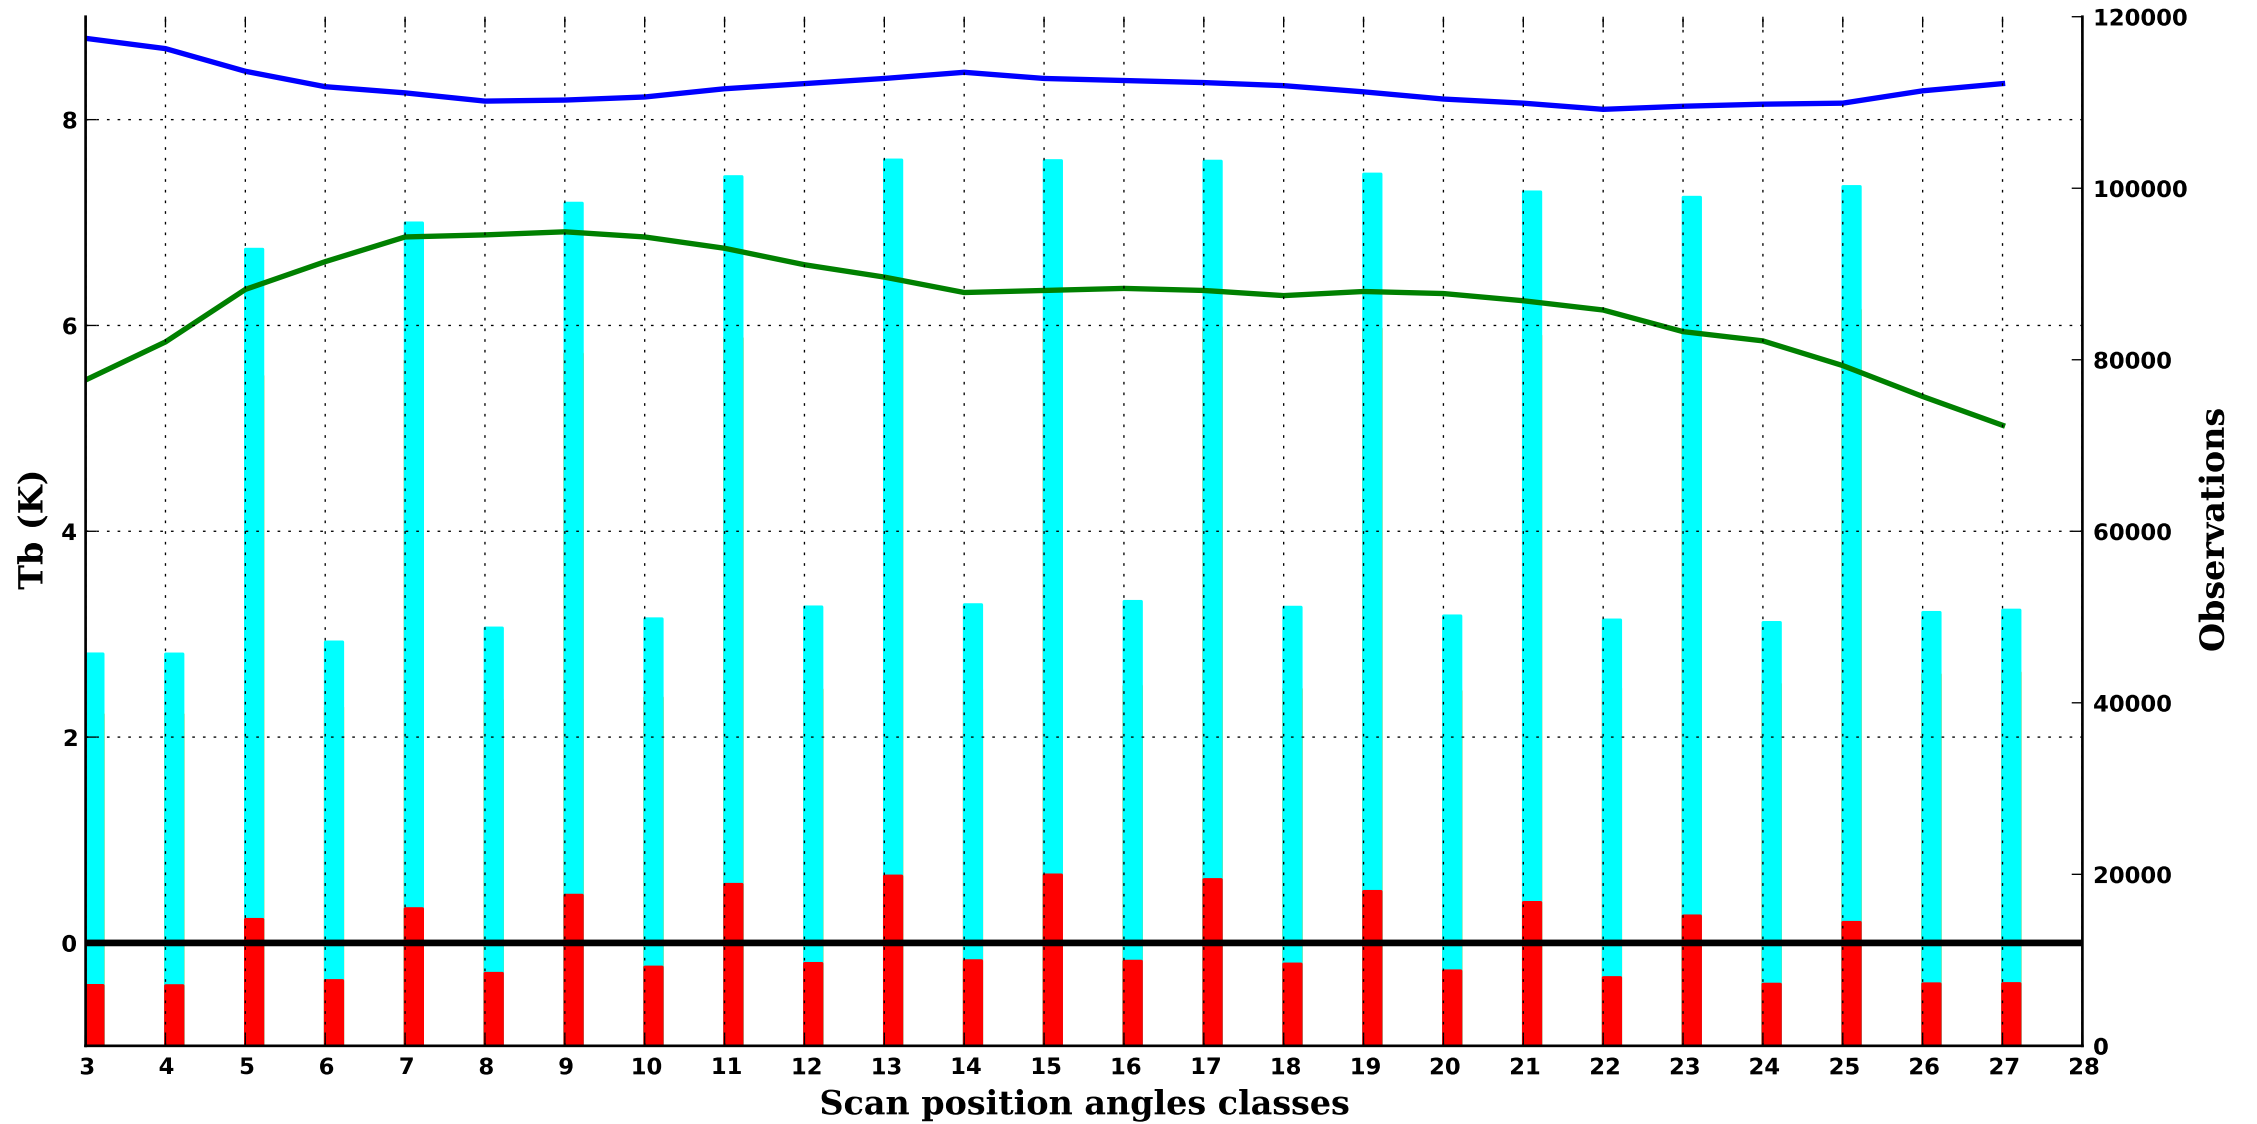

cloudy/

AMSU-B 1

1000 hPa

cloudy/

AMSU-B 2

1000 hPa

METOP B

Period : 202409

cloudy/

AMSU-B 3

350 hPa

METOP B

Period : 202409

cloudy/

AMSU-B 4

500 hPa

METOP B

Period : 202409

cloudy/

AMSU-B 5

700 hPa