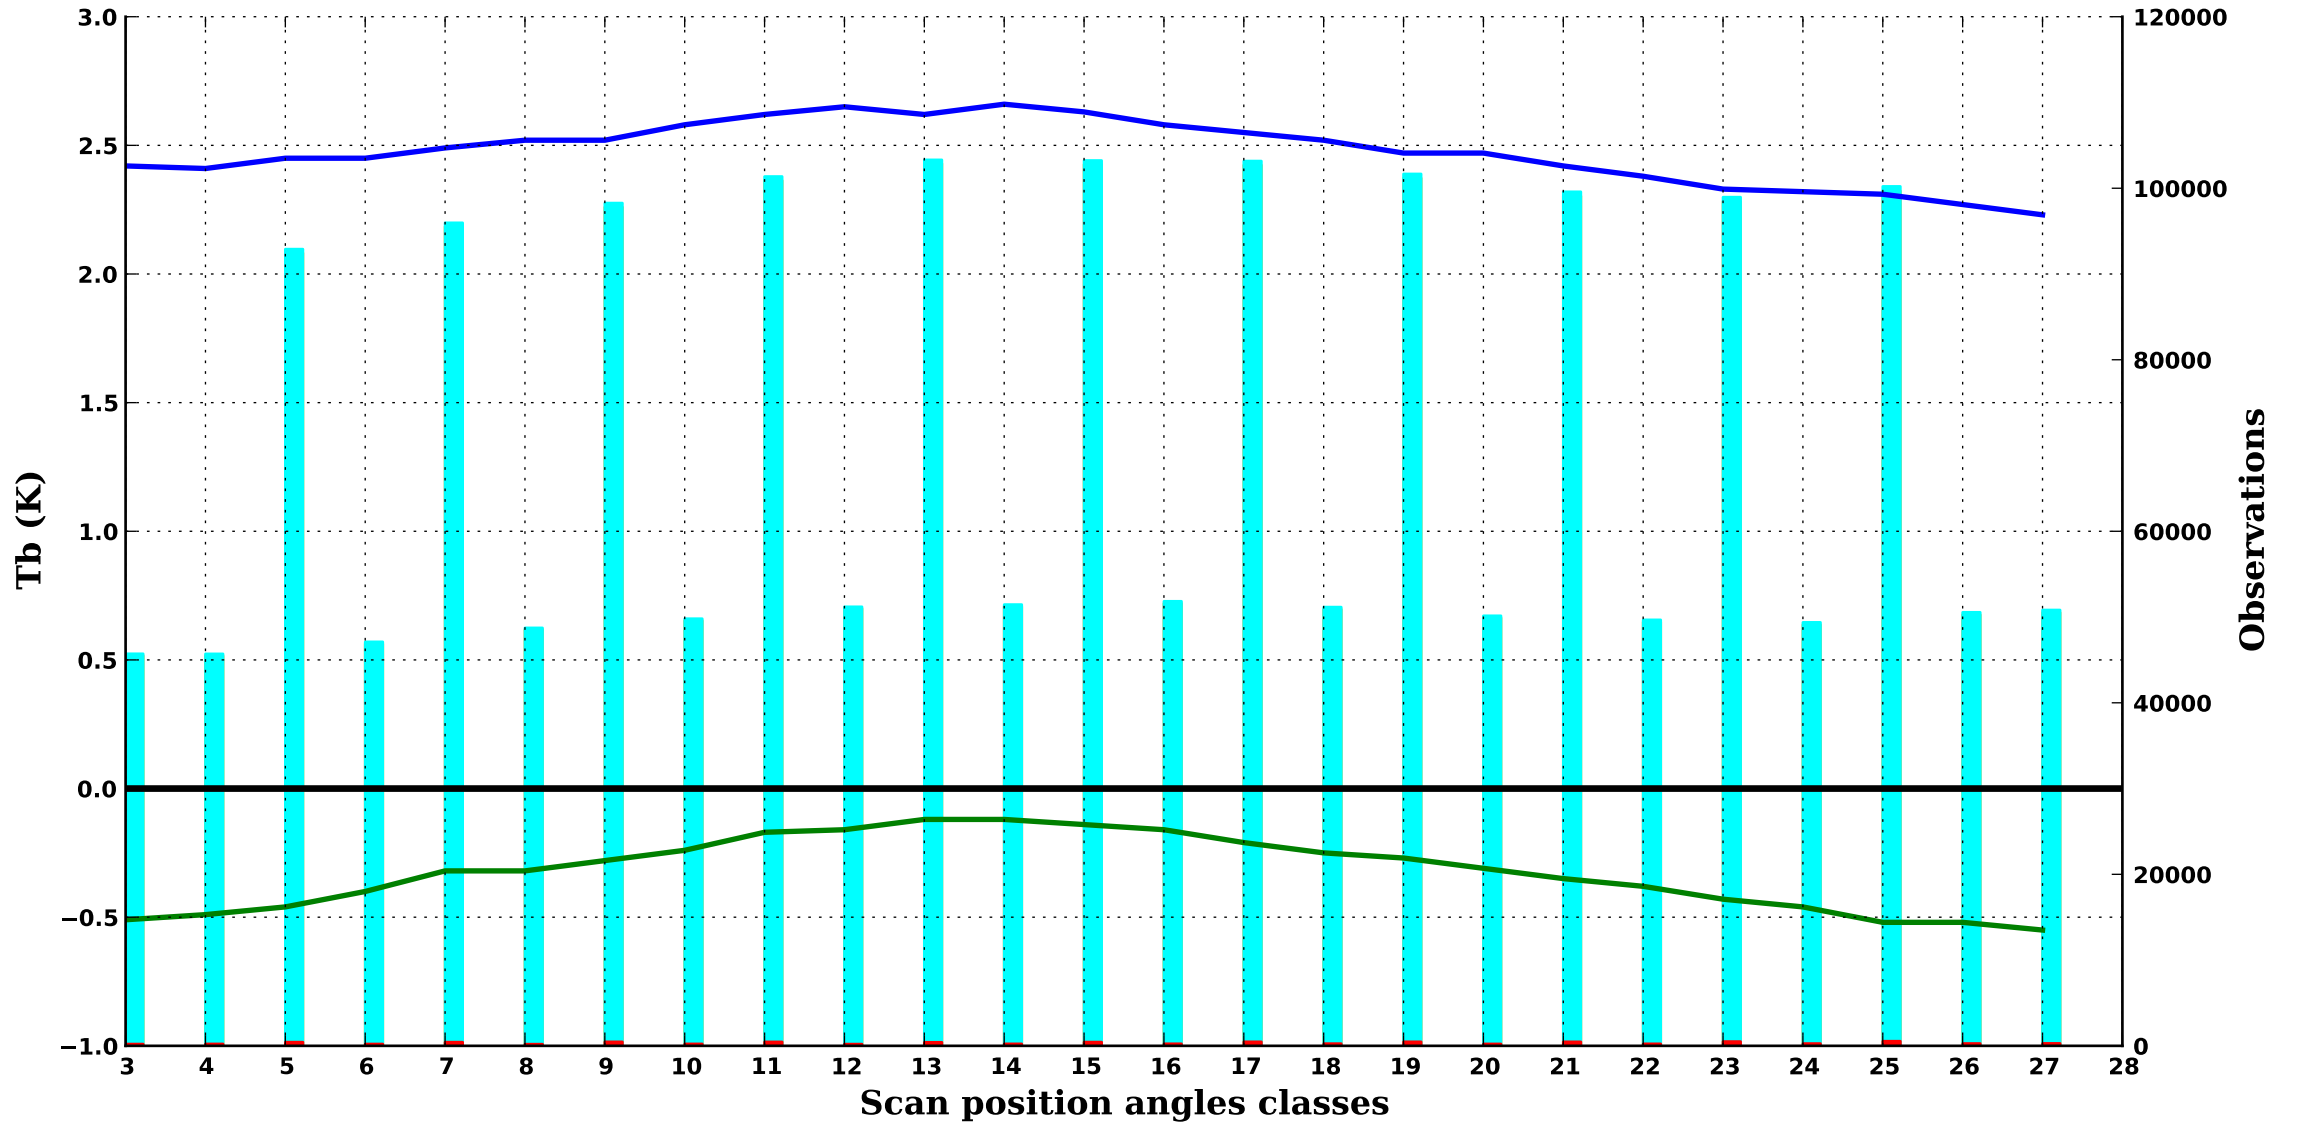

cloudy/

AMSU-B 1

1000 hPa

cloudy/

AMSU-B 2

1000 hPa

METOP B

Period : 202409

cloudy/

AMSU-B 3

350 hPa

METOP B

Period : 202409

cloudy/

AMSU-B 4

500 hPa

METOP B

Period : 202409

cloudy/

AMSU-B 5

700 hPa