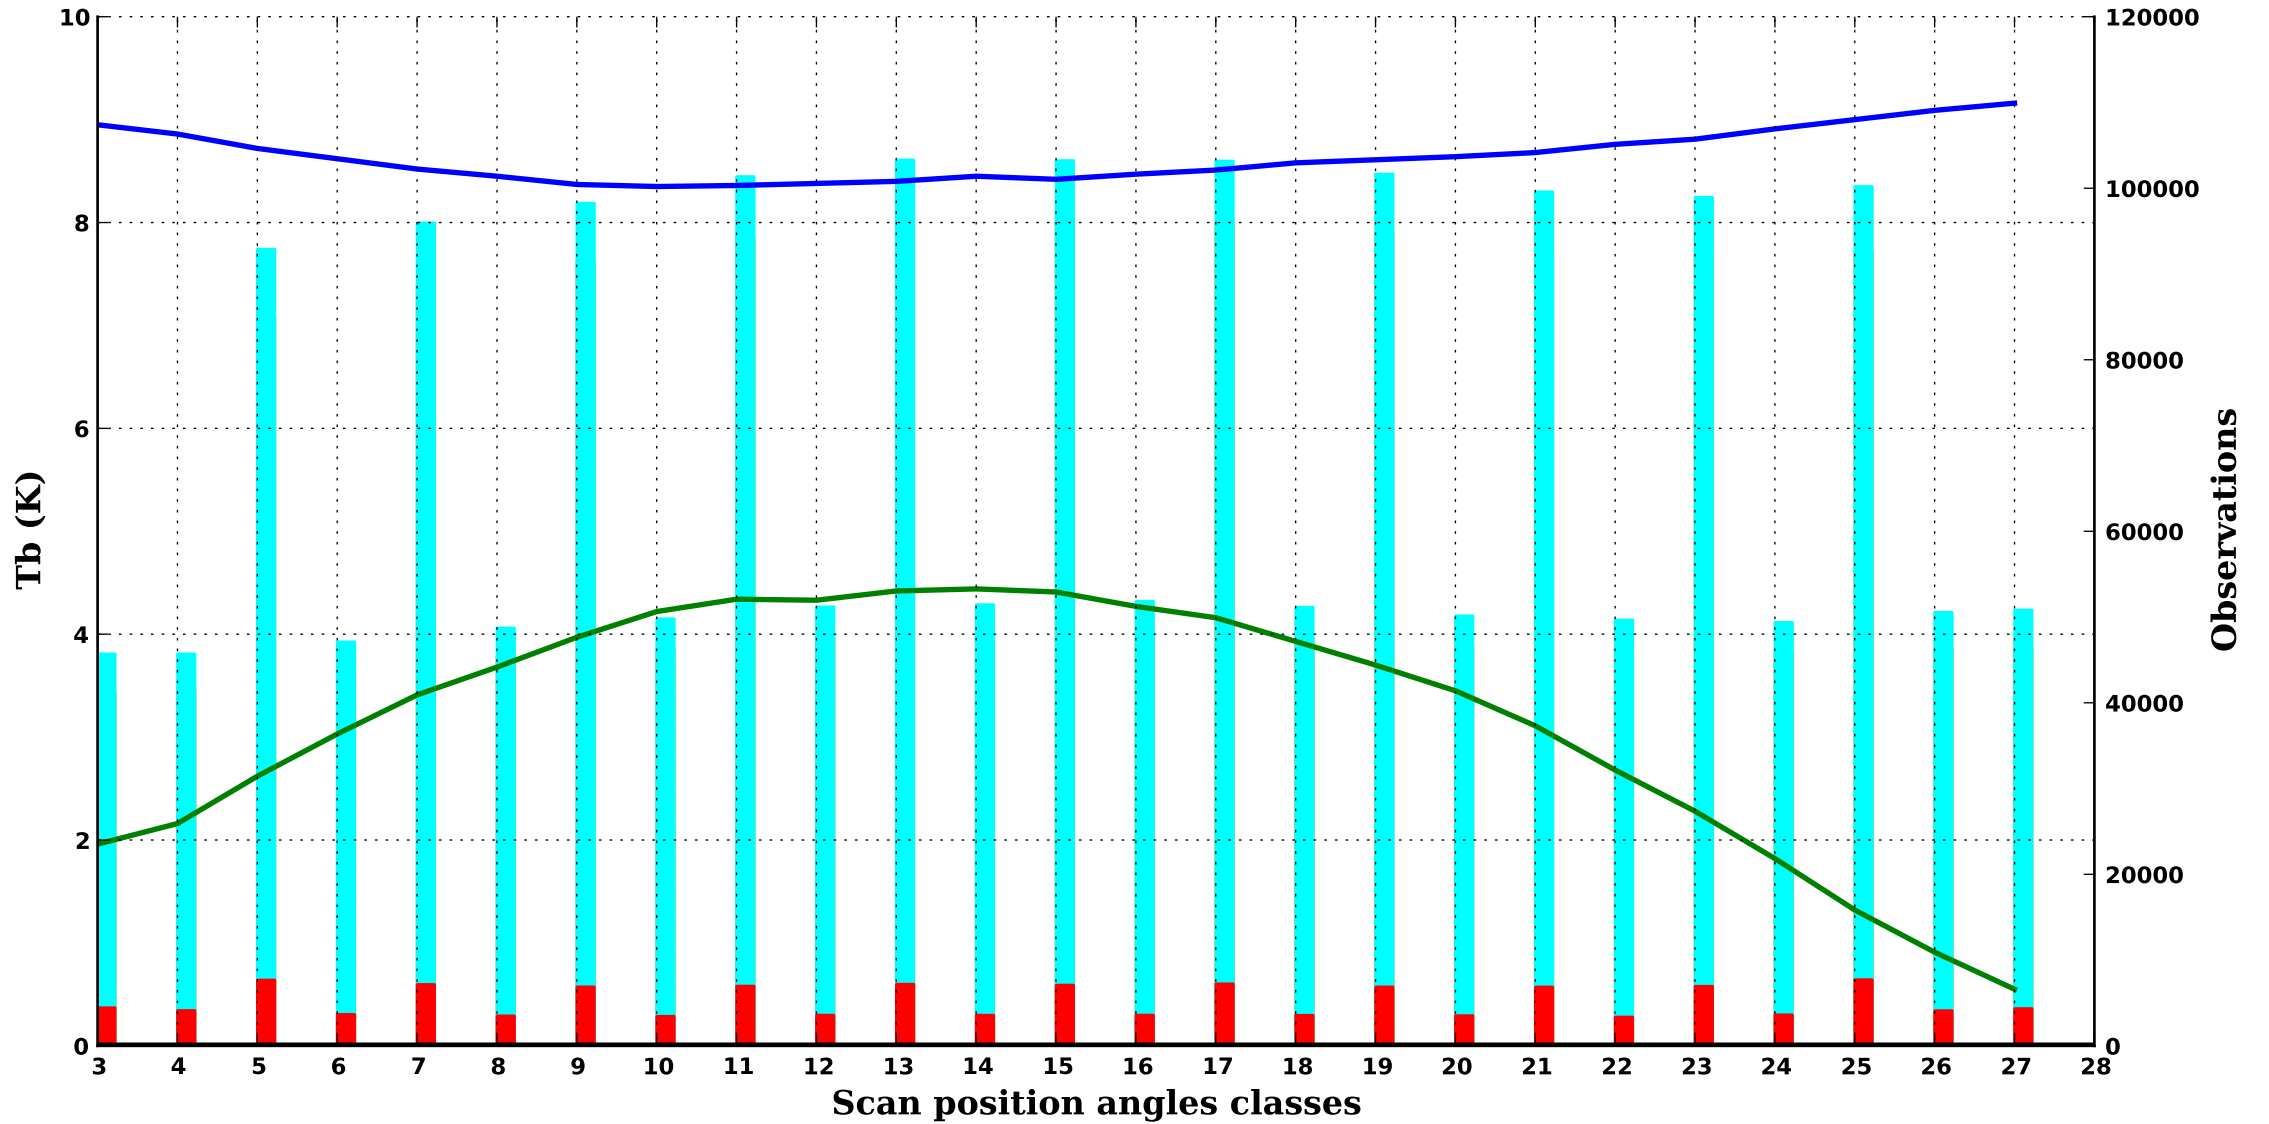

cloudy/

AMSU-B 1

1000 hPa

cloudy/

AMSU-B 2

1000 hPa

METOP B

Period : 202409

cloudy/

AMSU-B 3

350 hPa

METOP B

Period : 202409

cloudy/

AMSU-B 4

500 hPa

METOP B

Period : 202409

cloudy/

AMSU-B 5

700 hPa