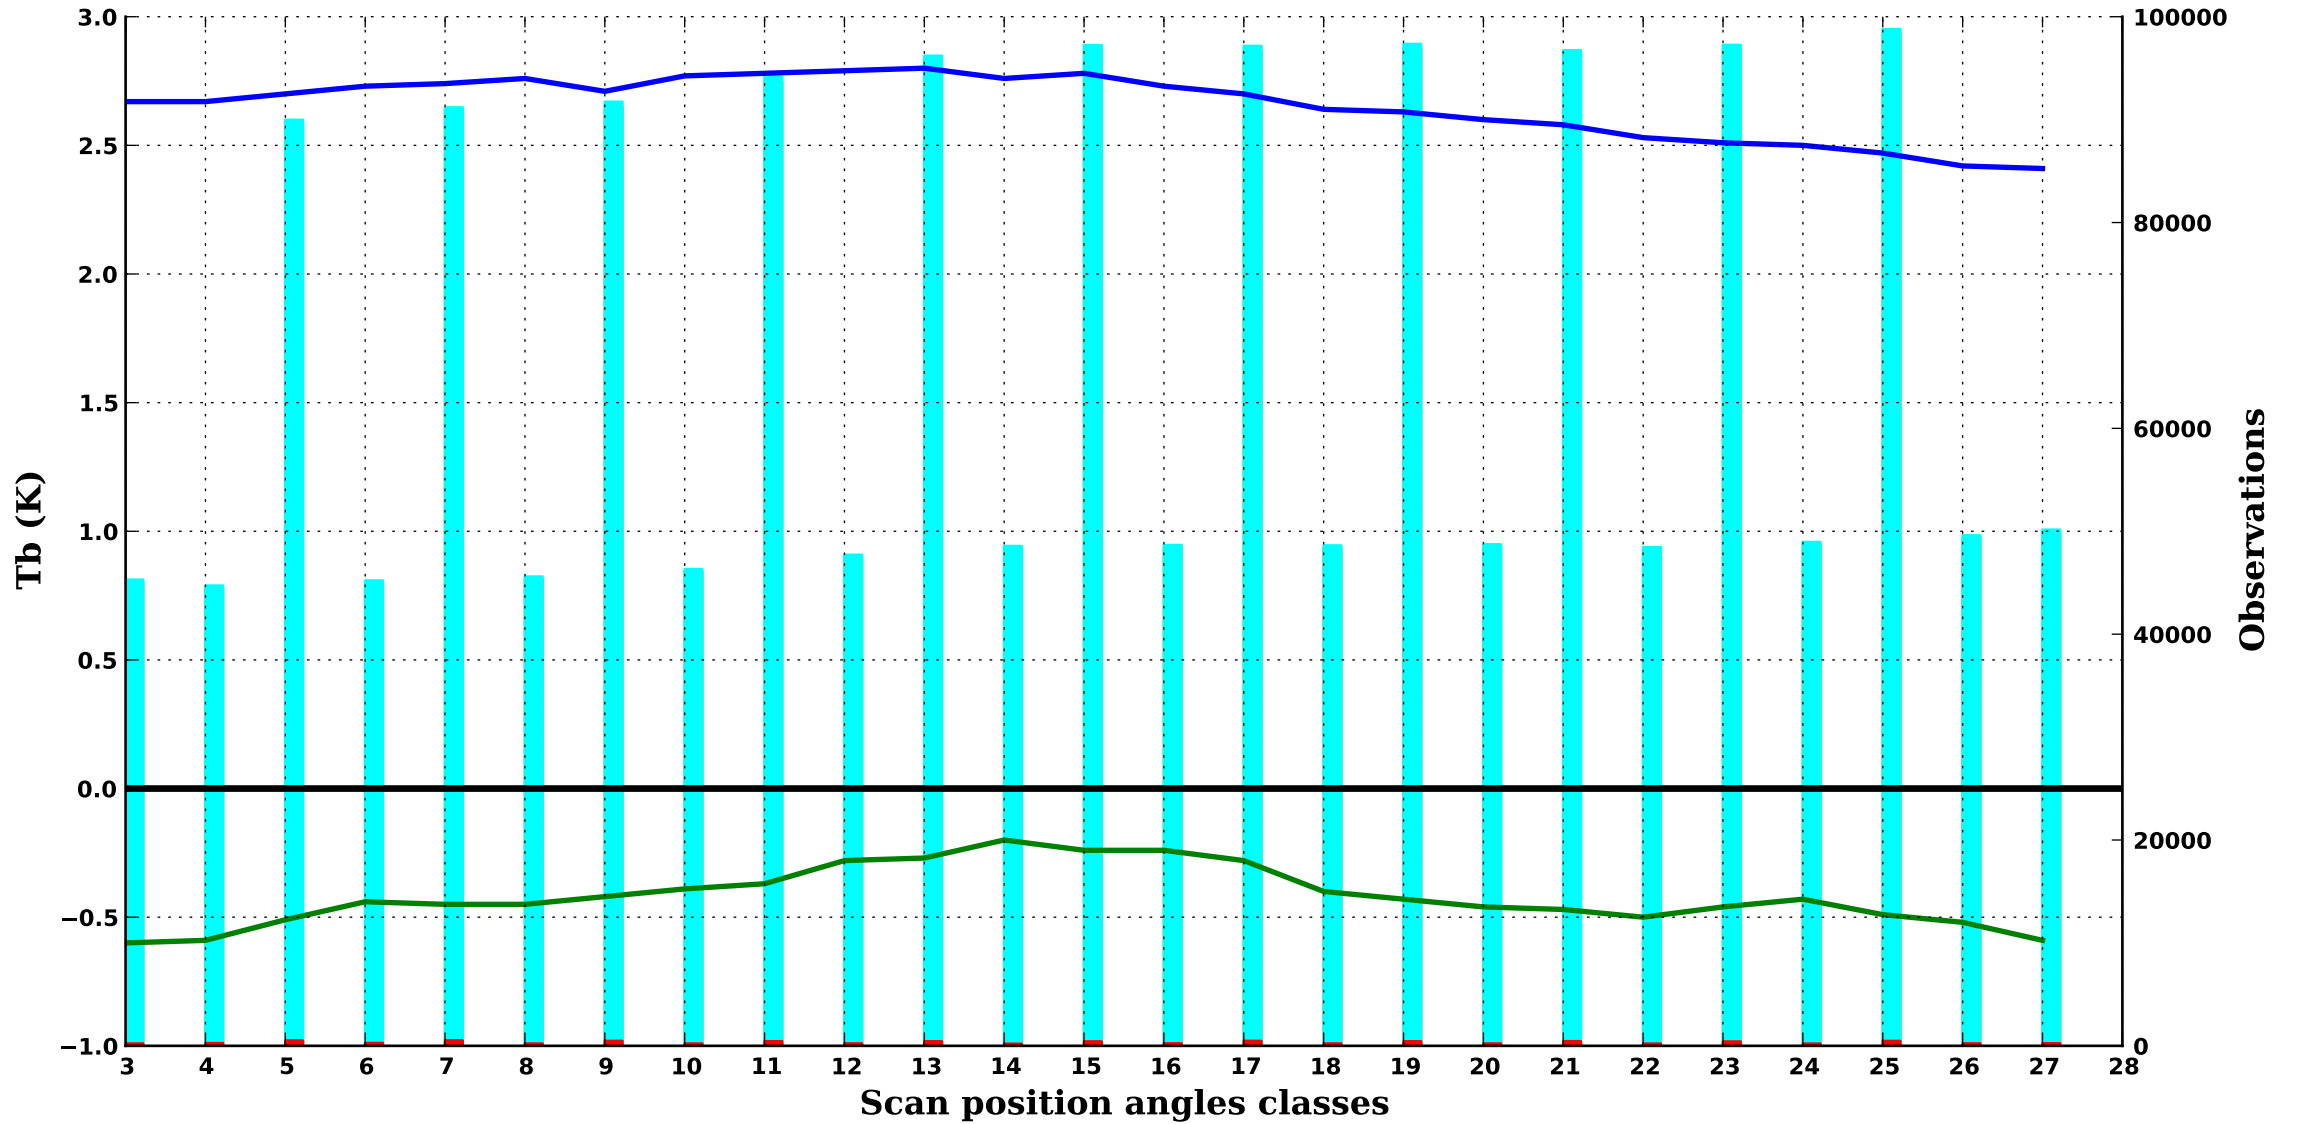

METOP C

Period : 202409

cloudy/

AMSU-B 3

350 hPa