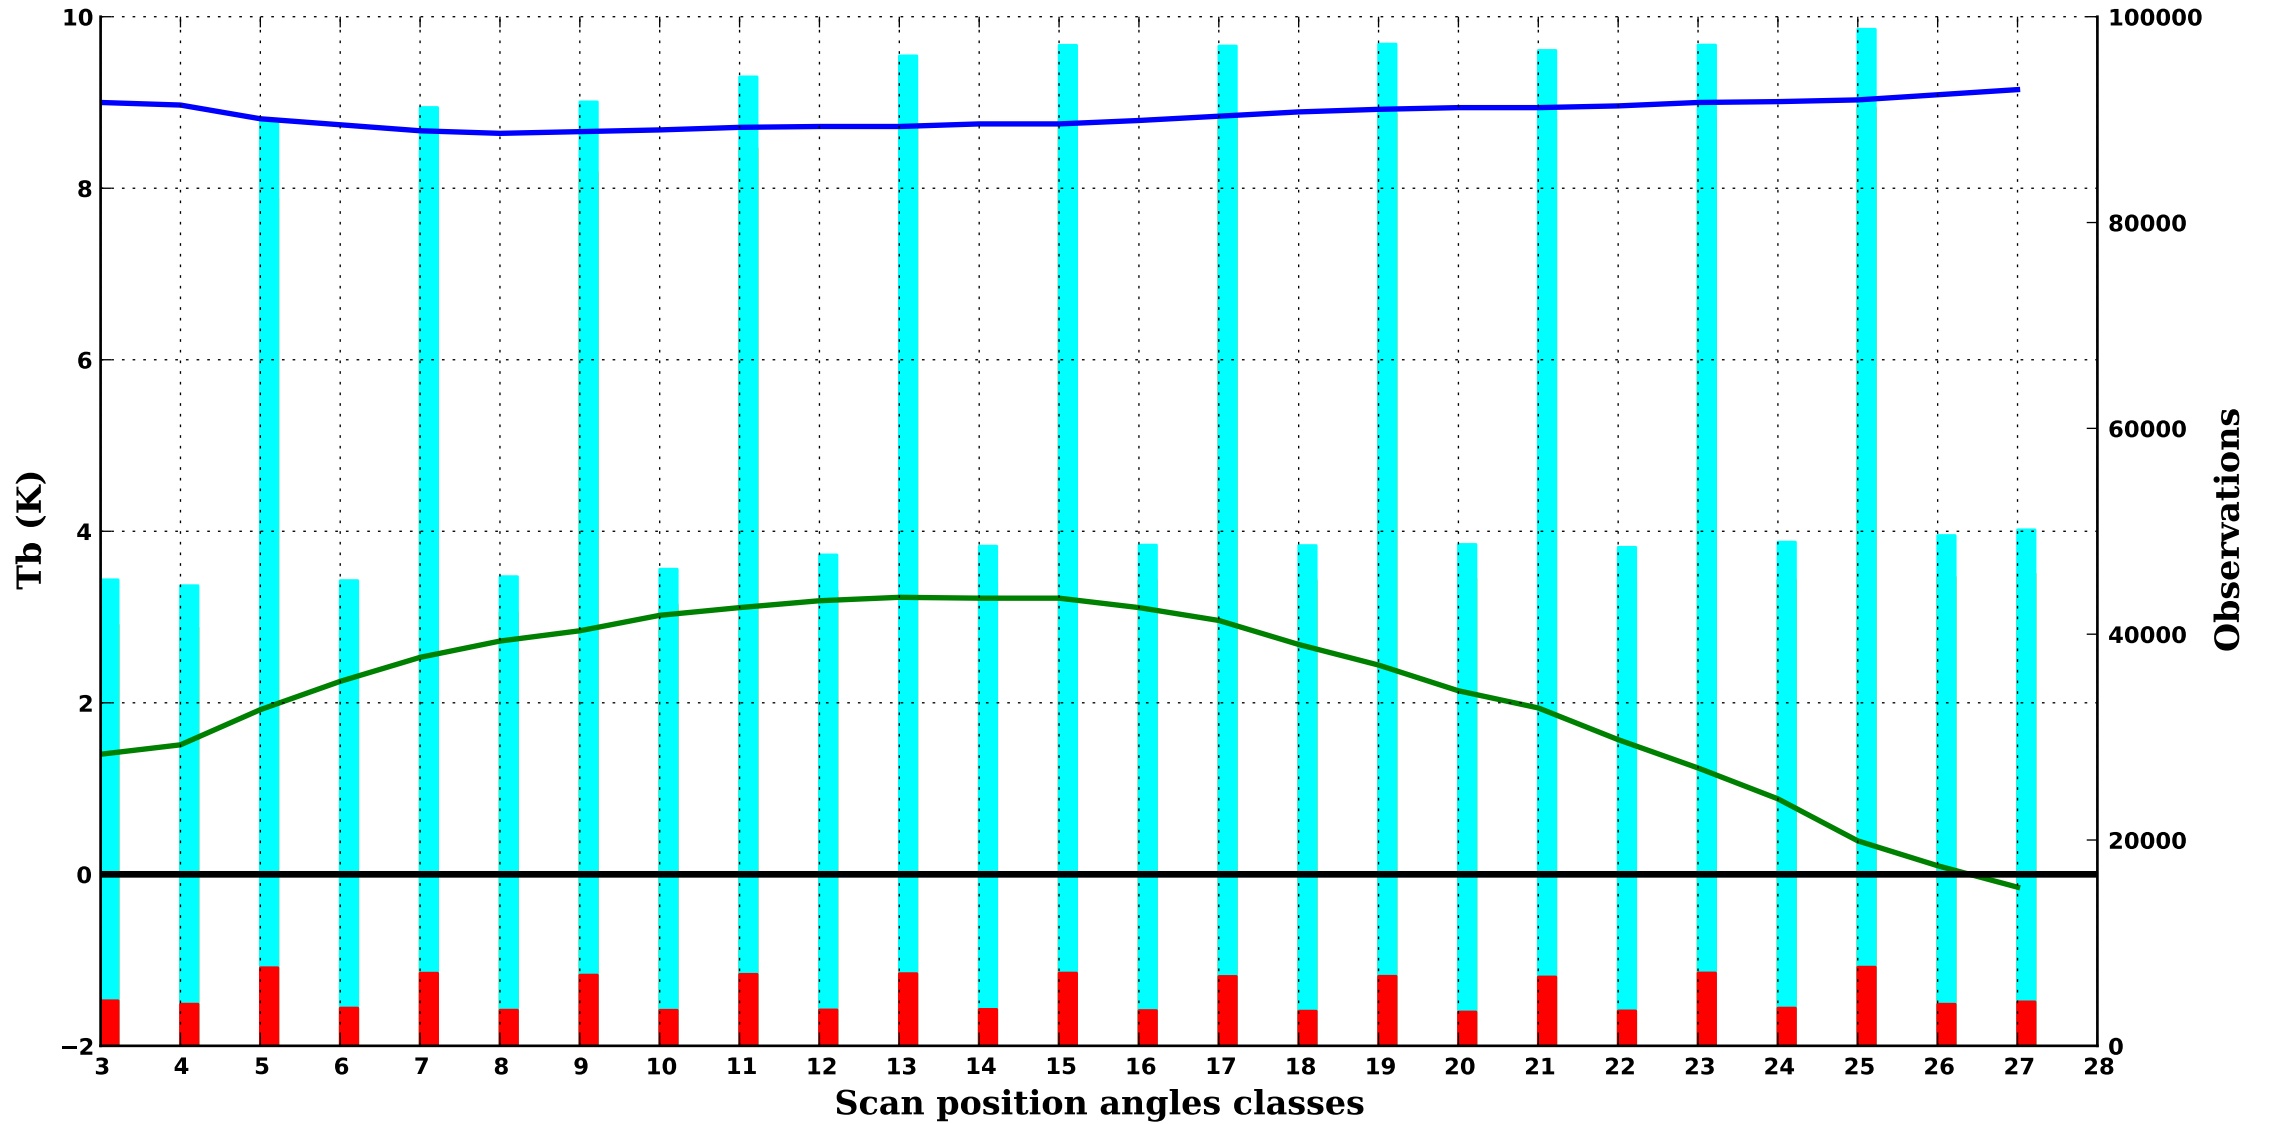

cloudy/

AMSU-B 1

1000 hPa

cloudy/

AMSU-B 2

1000 hPa

METOP C

Period : 202409

700 hPa