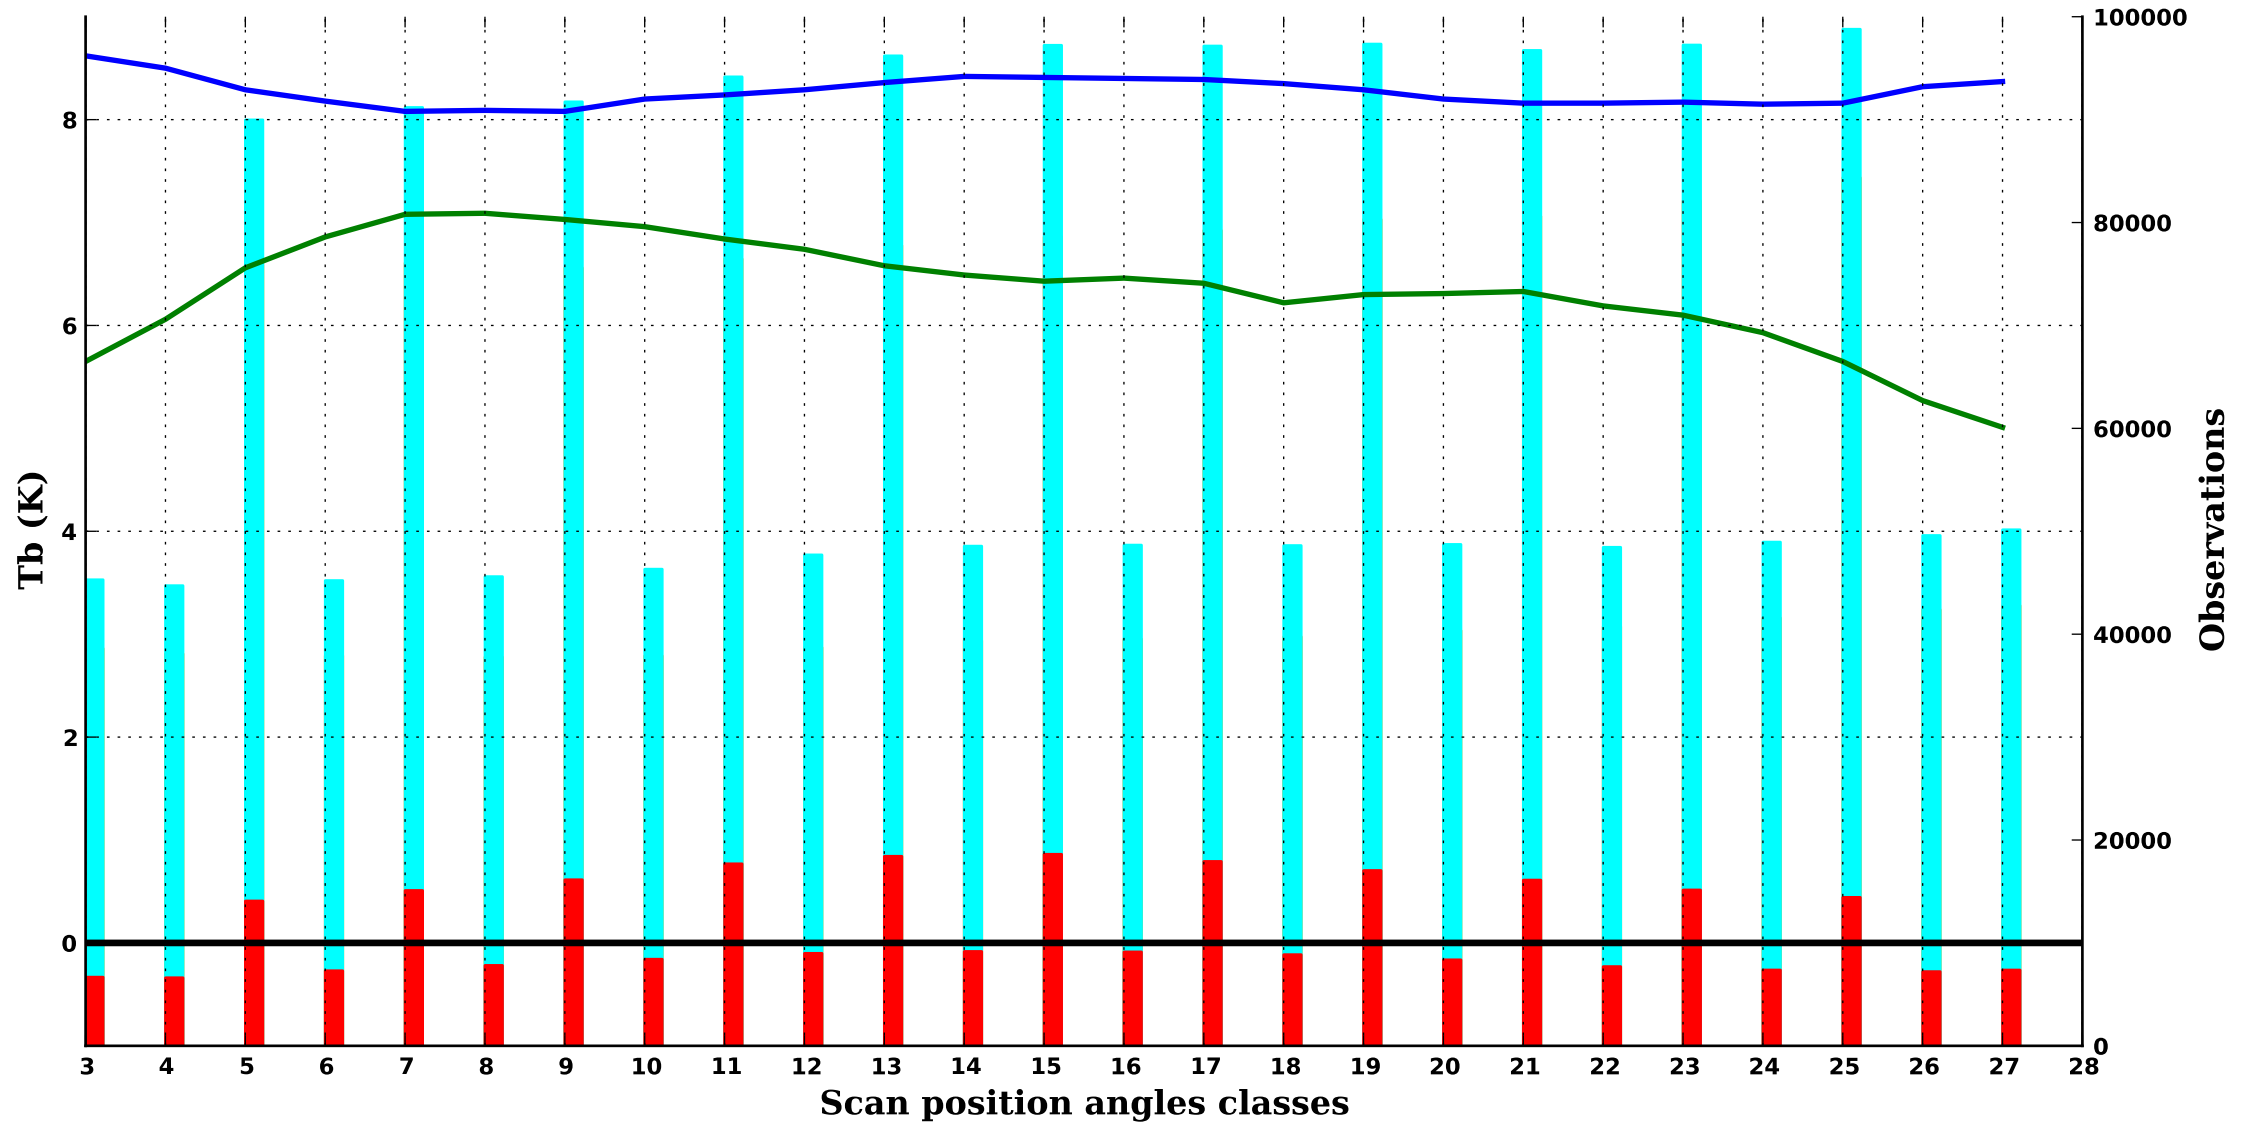

cloudy/

AMSU-B 1

1000 hPa

cloudy/

AMSU-B 2

1000 hPa

METOP C

Period : 202409

700 hPa