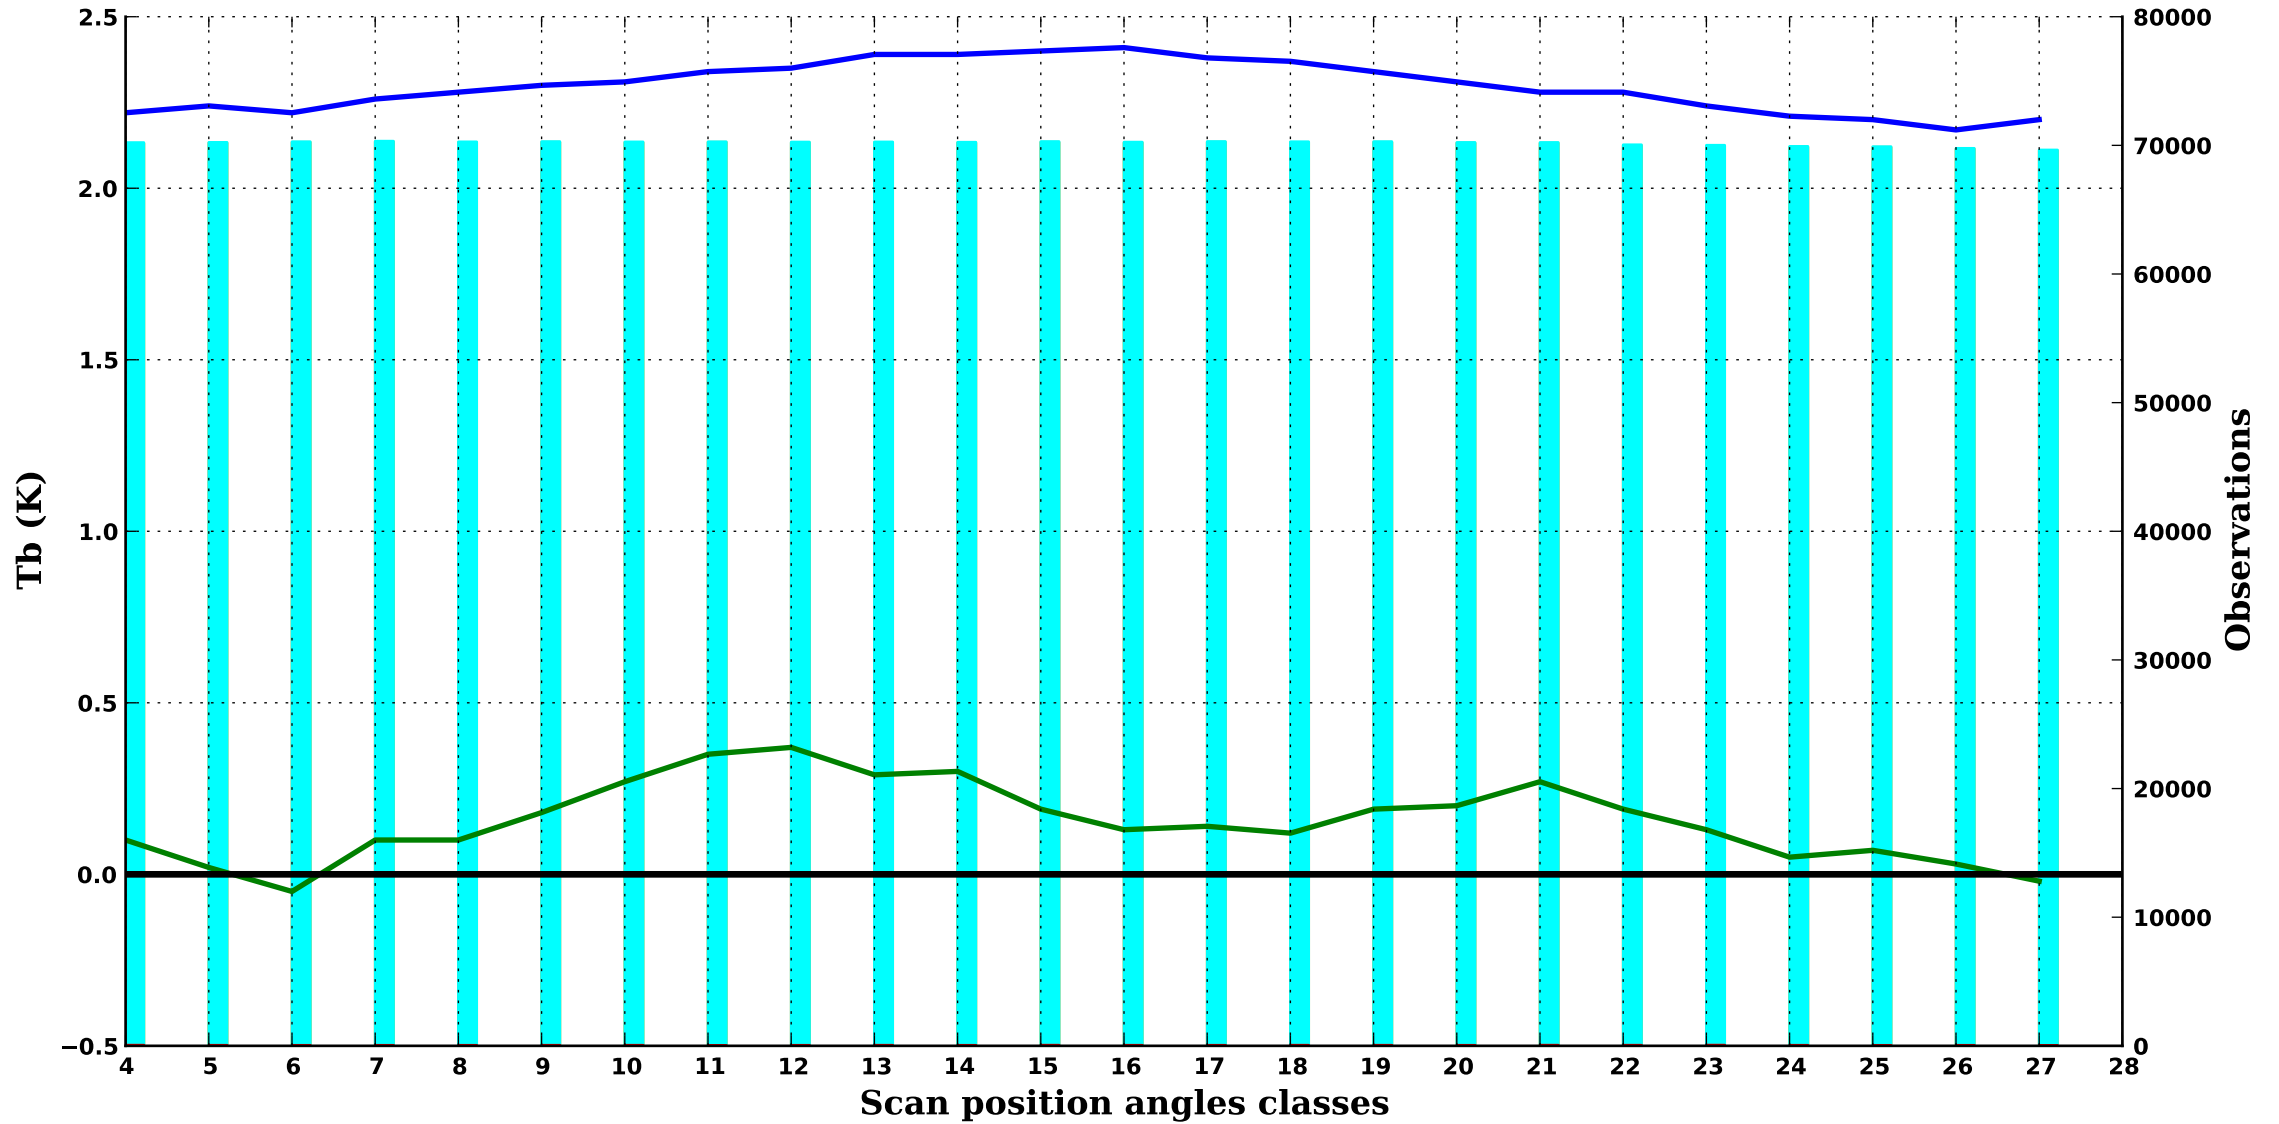

clear/

AMSU-B 1

1000 hPa

clear/

AMSU-B 2

1000 hPa

clear/

AMSU-B 3

350 hPa

clear/

AMSU-B 4

500 hPa

clear/

AMSU-B 5

700 hPa