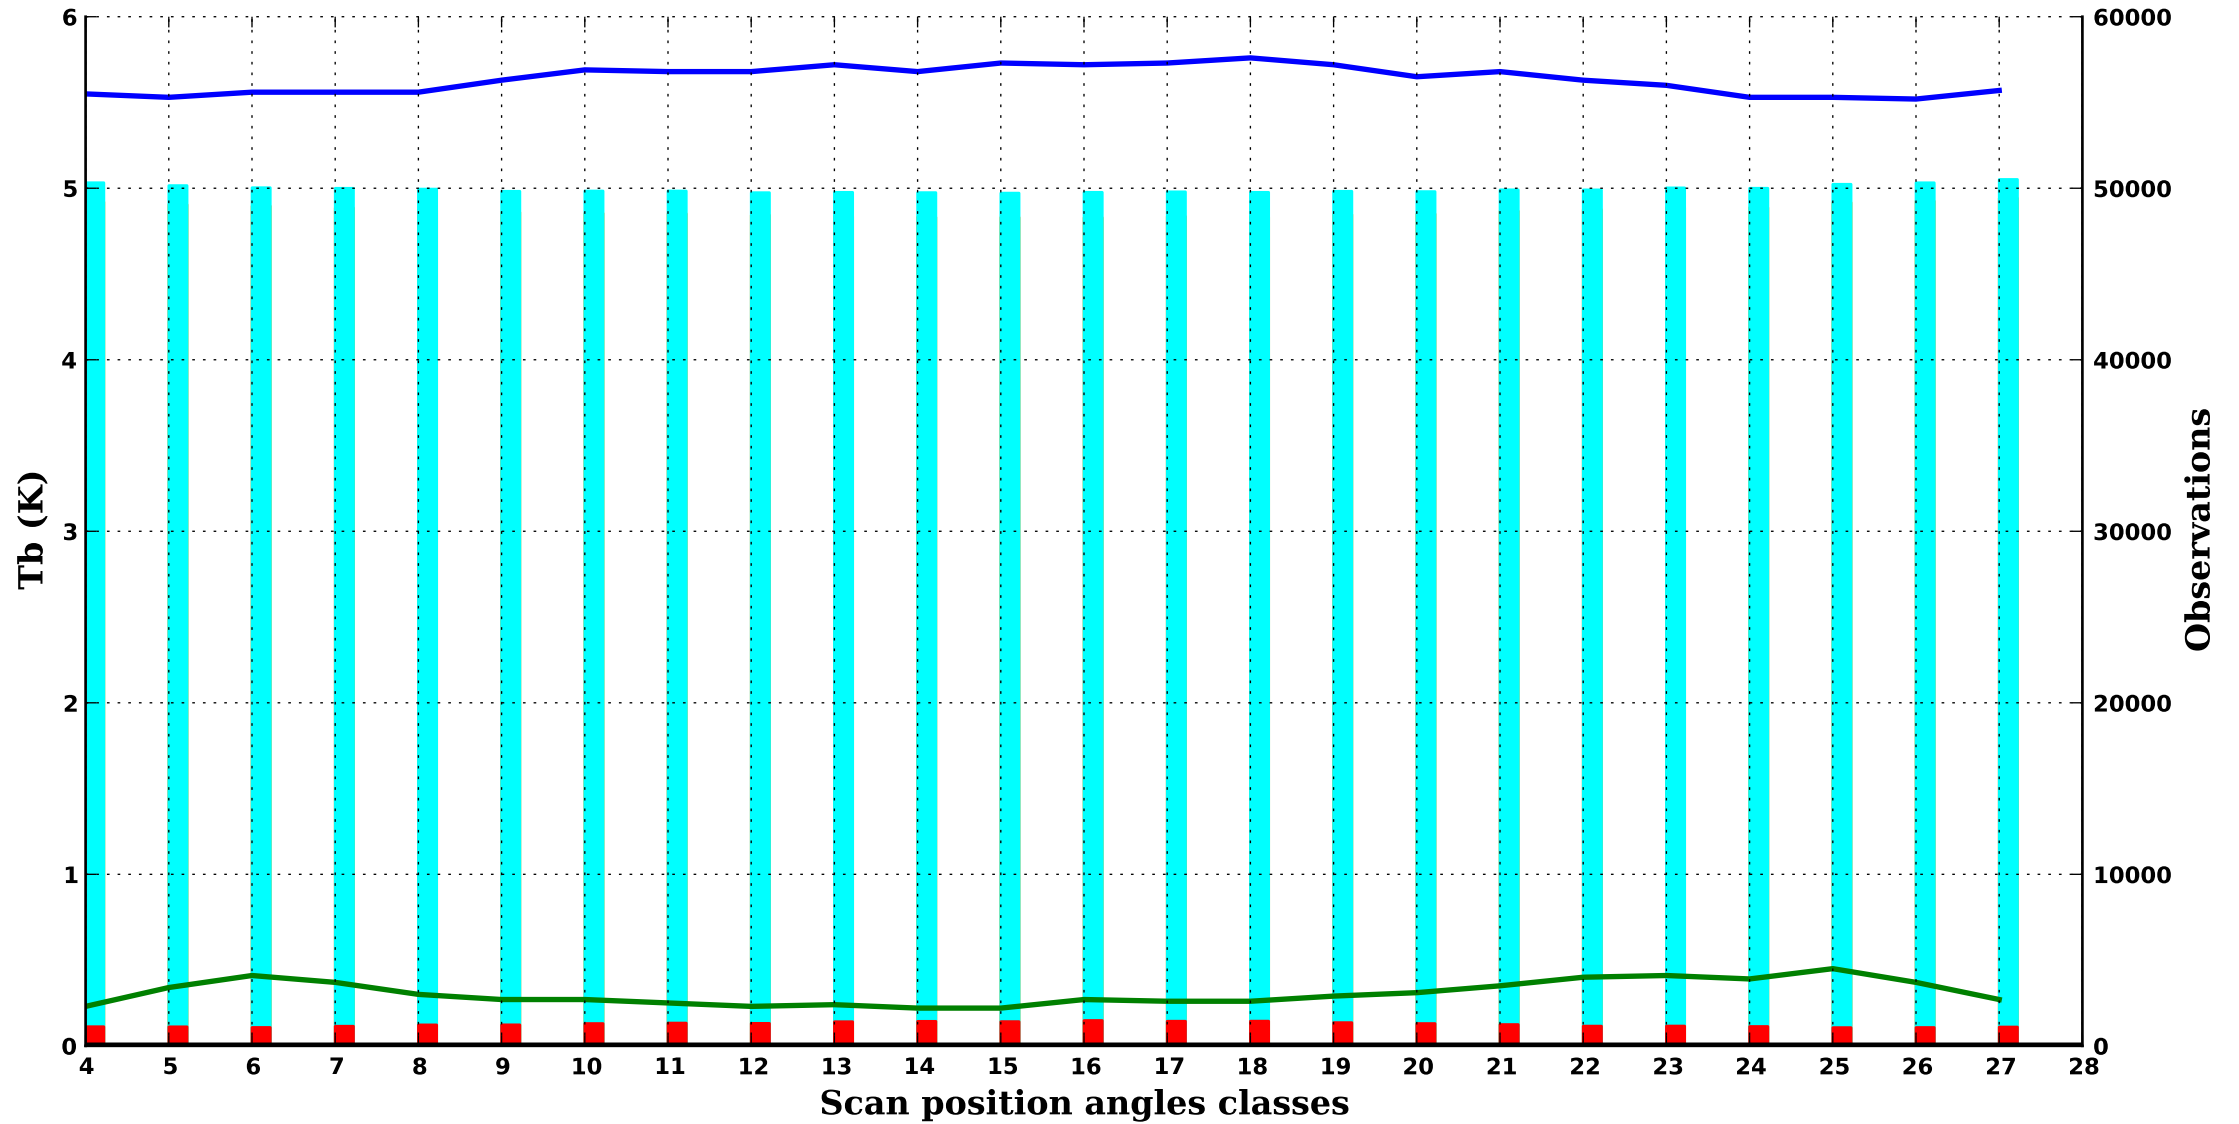

clear/

AMSU-B 1

1000 hPa

clear/

AMSU-B 2

1000 hPa

clear/

AMSU-B 3

350 hPa

clear/

AMSU-B 4

500 hPa

clear/

AMSU-B 5

700 hPa