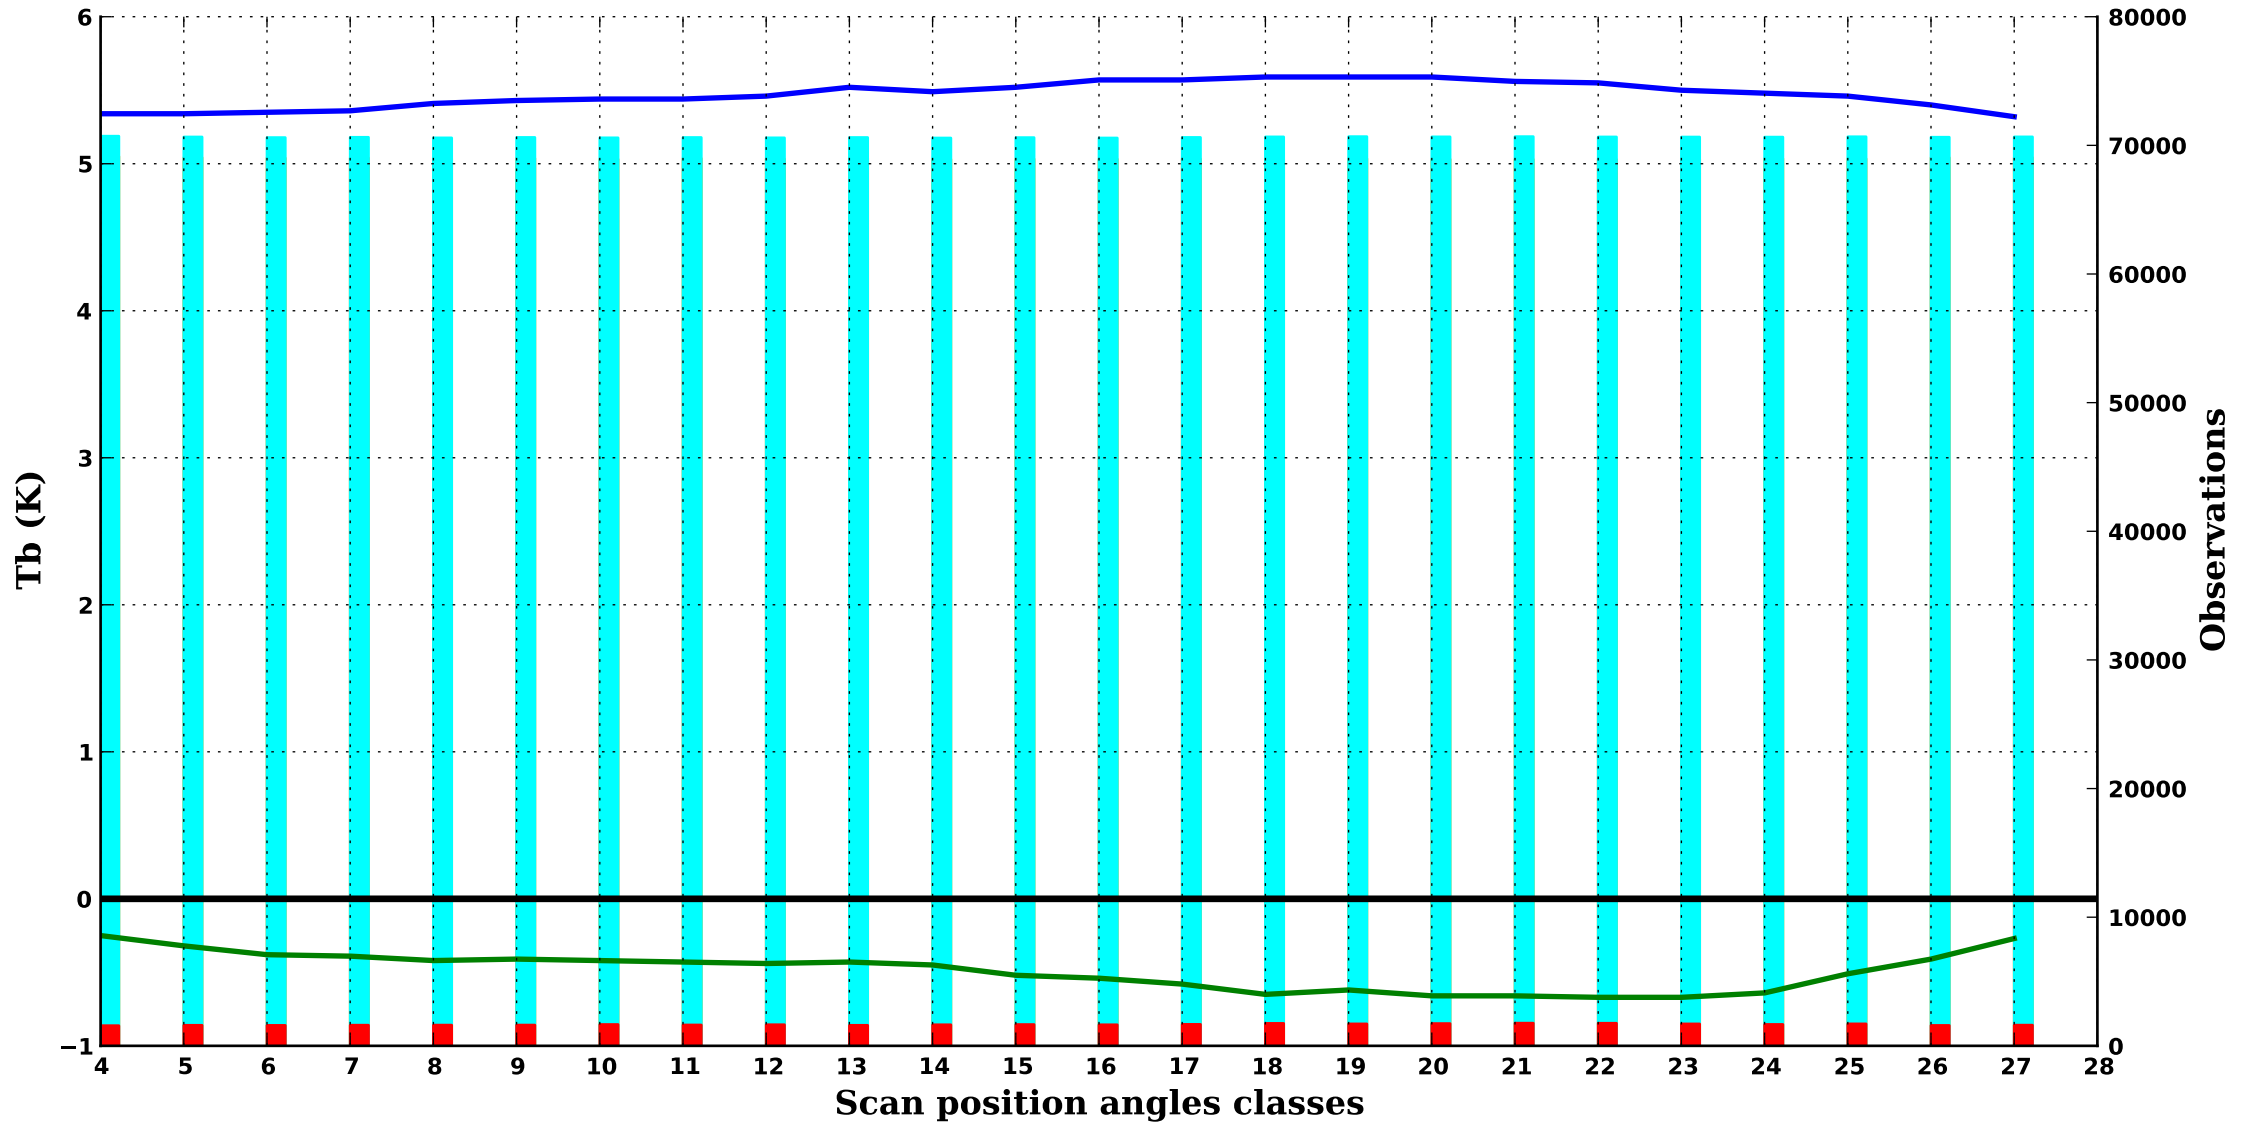

clear/

AMSU-B 1

1000 hPa

clear/

AMSU-B 2

1000 hPa

clear/

AMSU-B 3

350 hPa

clear/

AMSU-B 4

500 hPa

clear/

AMSU-B 5

700 hPa