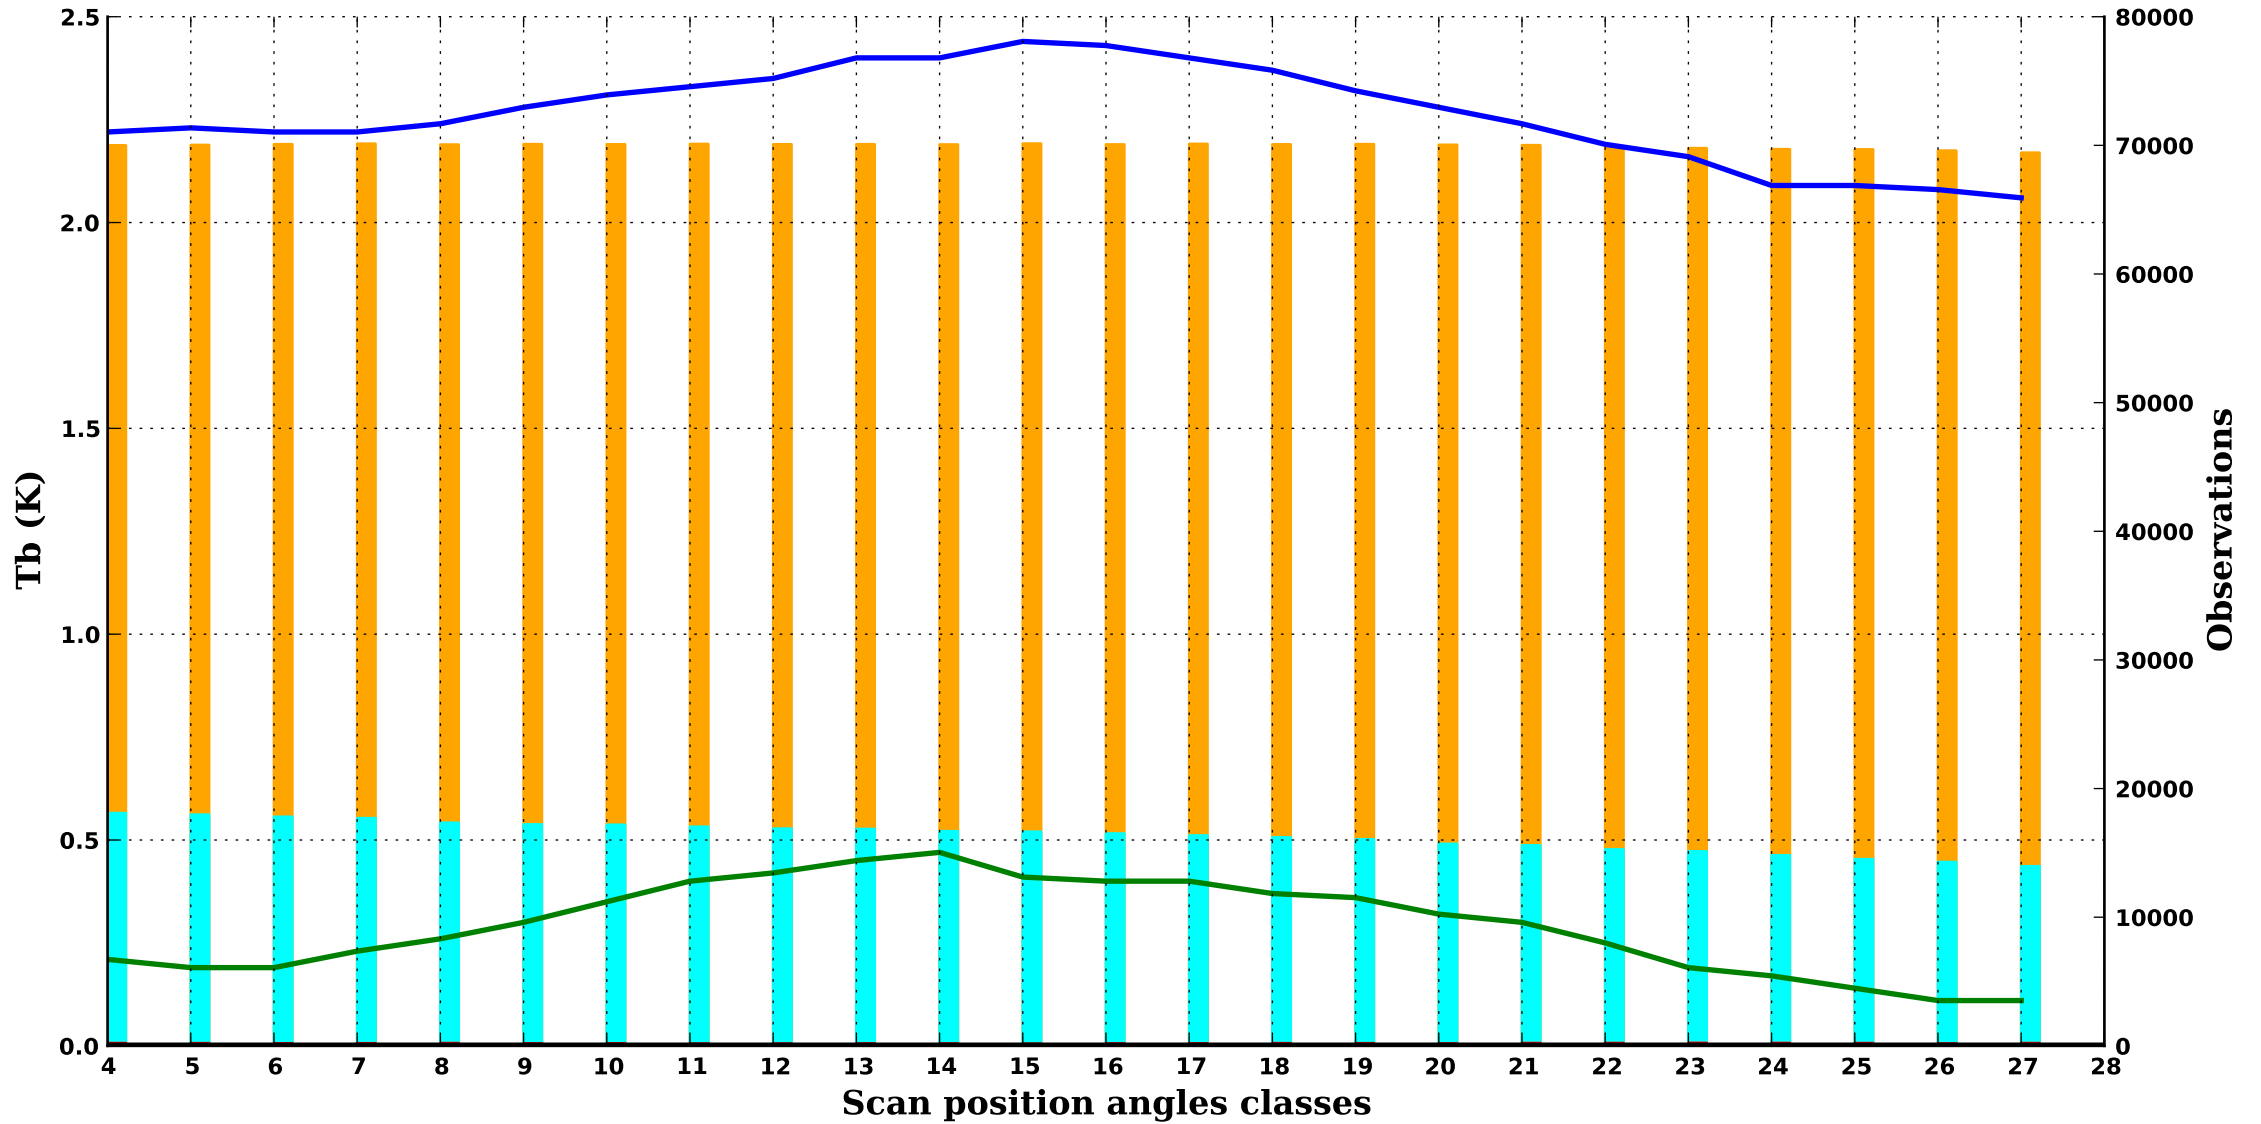

clear/

AMSU-B 1

1000 hPa

clear/

AMSU-B 2

1000 hPa

clear/

AMSU-B 3

350 hPa

clear/

AMSU-B 4

500 hPa

clear/

AMSU-B 5

700 hPa