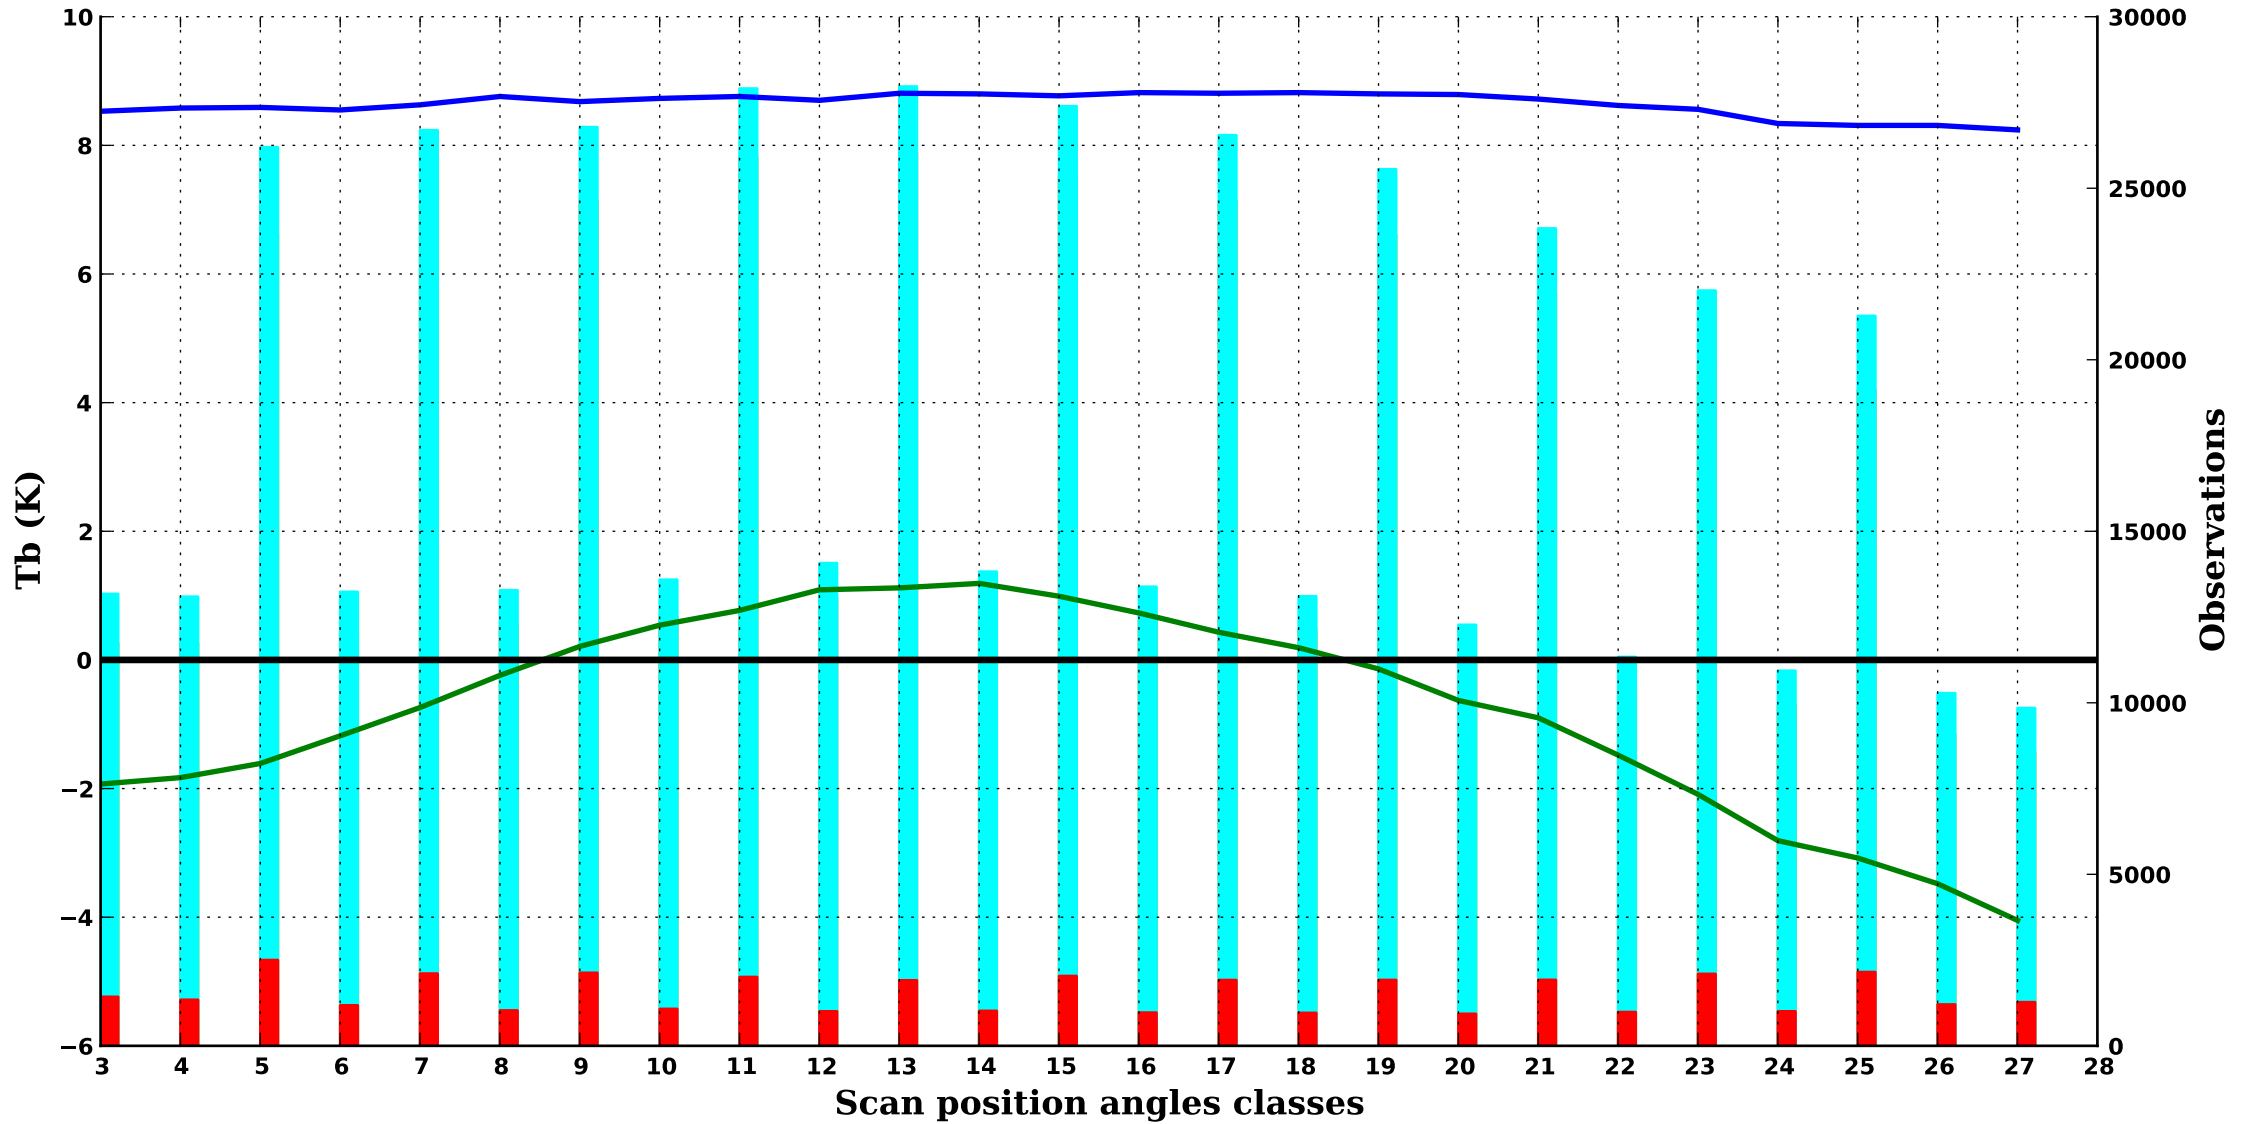

cloudy/land

AMSU-B 1

1000 hPa

cloudy/land

AMSU-B 2

1000 hPa

cloudy/land

AMSU-B 3

350 hPa

cloudy/land

AMSU-B 4

500 hPa

cloudy/land

AMSU-B 5

700 hPa