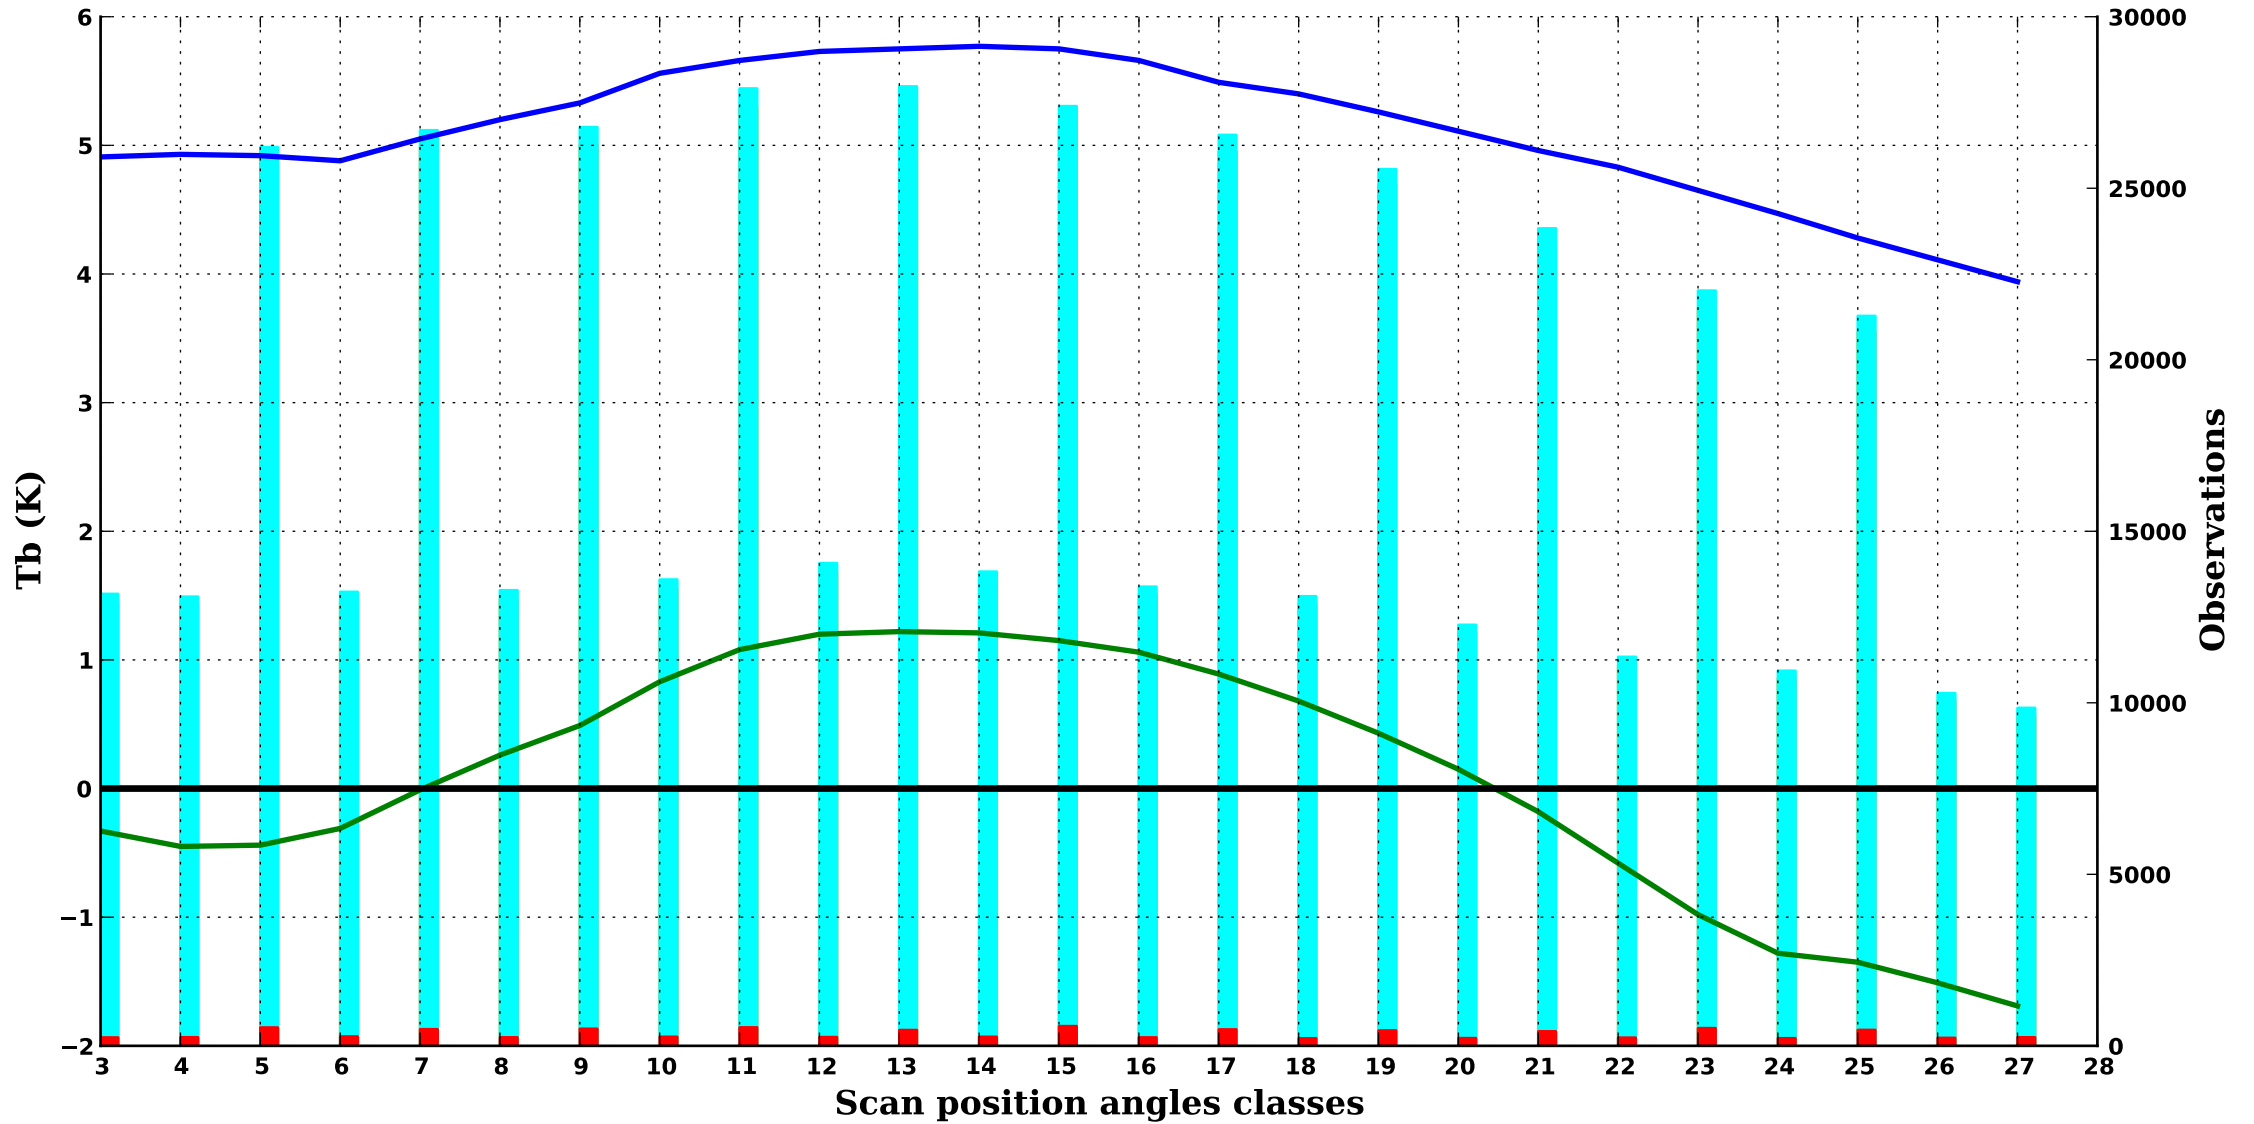

cloudy/land

AMSU-B 4

500 hPa