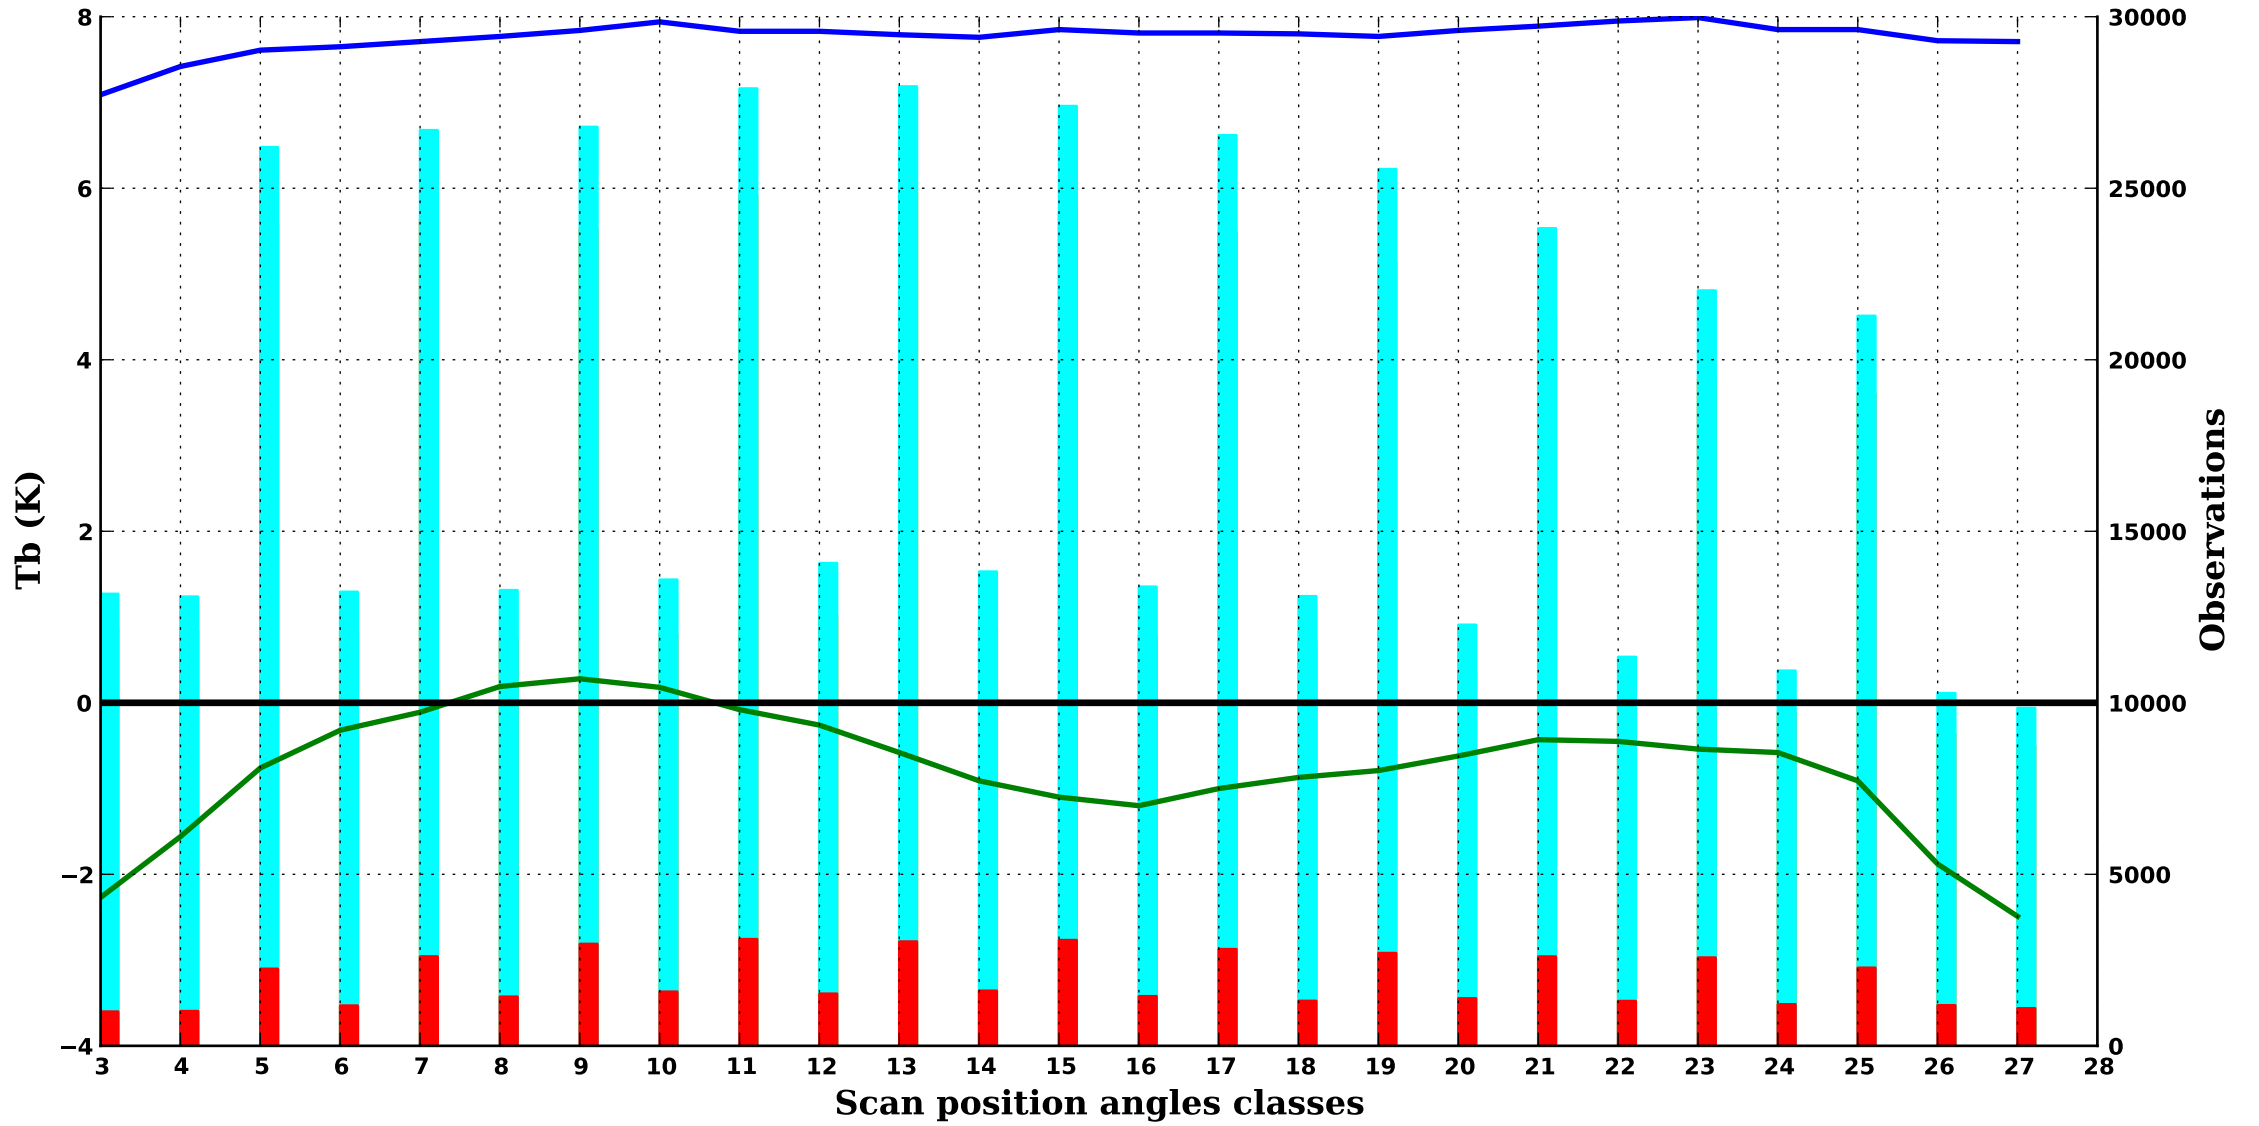

cloudy/land

AMSU-B 1

1000 hPa

cloudy/land

AMSU-B 2

1000 hPa

cloudy/land

AMSU-B 3

350 hPa

cloudy/land

AMSU-B 4

500 hPa

cloudy/land

AMSU-B 5

700 hPa