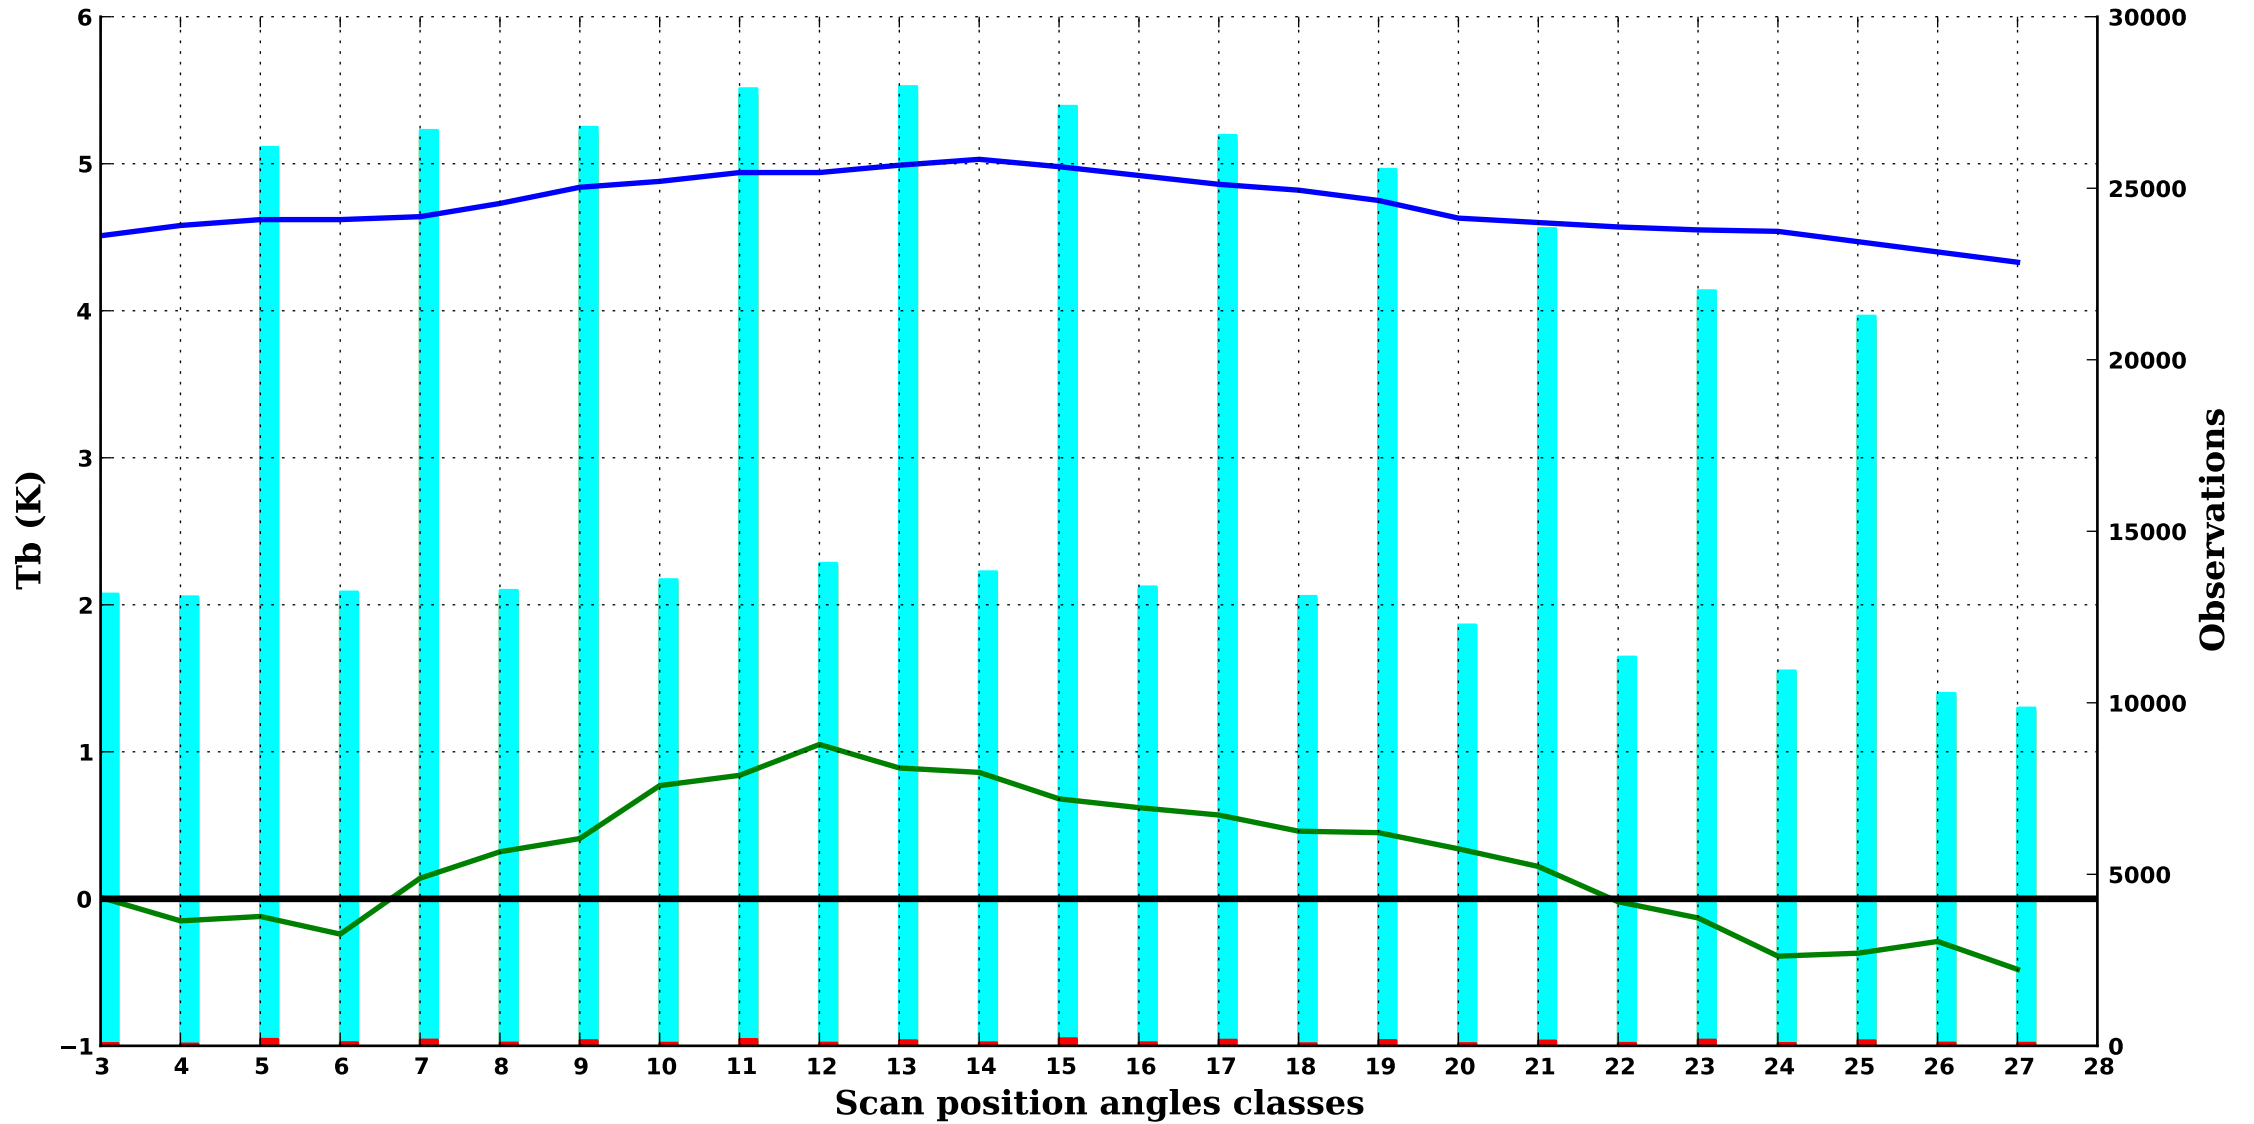

cloudy/land

AMSU-B 1

1000 hPa

cloudy/land

AMSU-B 2

1000 hPa

cloudy/land

AMSU-B 3

350 hPa

cloudy/land

AMSU-B 4

500 hPa

cloudy/land

AMSU-B 5

700 hPa